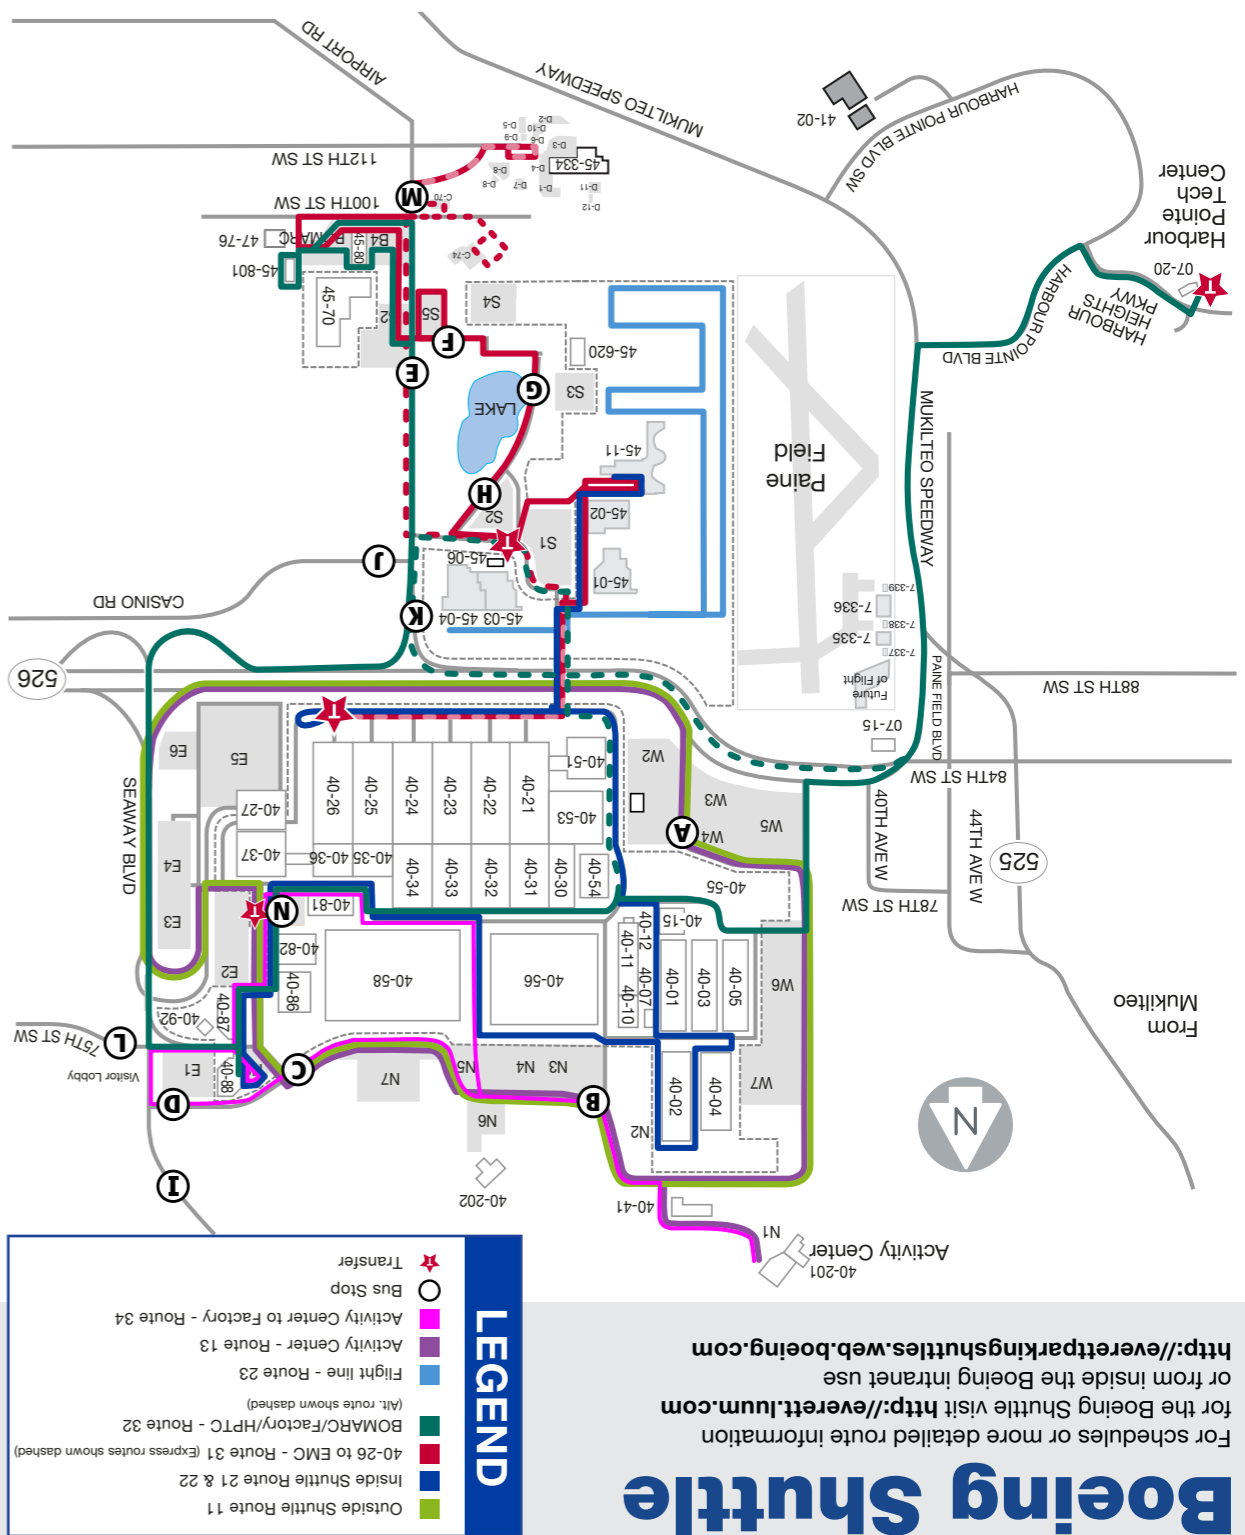

Transit Routes

- Community Transit
- Everett Transit
- King County Metro

Swift Transfer Locations
 Park & Ride/Transit Center

Bicycle Routes

- Interurban Trail
- Popular Bicycling Routes

Boeing Area (see Boeing shuttle map for service within Boeing)

Boeing Bus Stops

- (A) Gate E-72
- (B) Gate E-84
- (C) Gate E-88
- (D) Boeing Perimeter Rd & Seaway Blvd
- (E) Airport Rd & 94th St
- (F) 94th St & Airport Rd
- (G) Gate E-67
- (H) Gate E-68
- (I) Seaway Blvd & Fluke
- (J) Casino Rd & Airport Rd
- (K) Airport Rd & Casino Rd
- (L) 75th St & Seaway Blvd
- (M) Bomarc
- (N) Gate E-77

Transit Service Direct to Boeing
www.communitytransit.org/boeing

Snohomish County Bicycling & Trail Map
www.communitytransit.org/bikes

Vanpool
(425) 348-2397
vanpool@commtrans.org

Carpool
(888) 814-1300
www.RideshareOnline.com

Boeing Shuttle

For schedules or more detailed route information for the Boeing Shuttle visit <http://everett.lum.com> or from inside the Boeing intranet use <http://everettparkingshuttles.web.boeing.com>