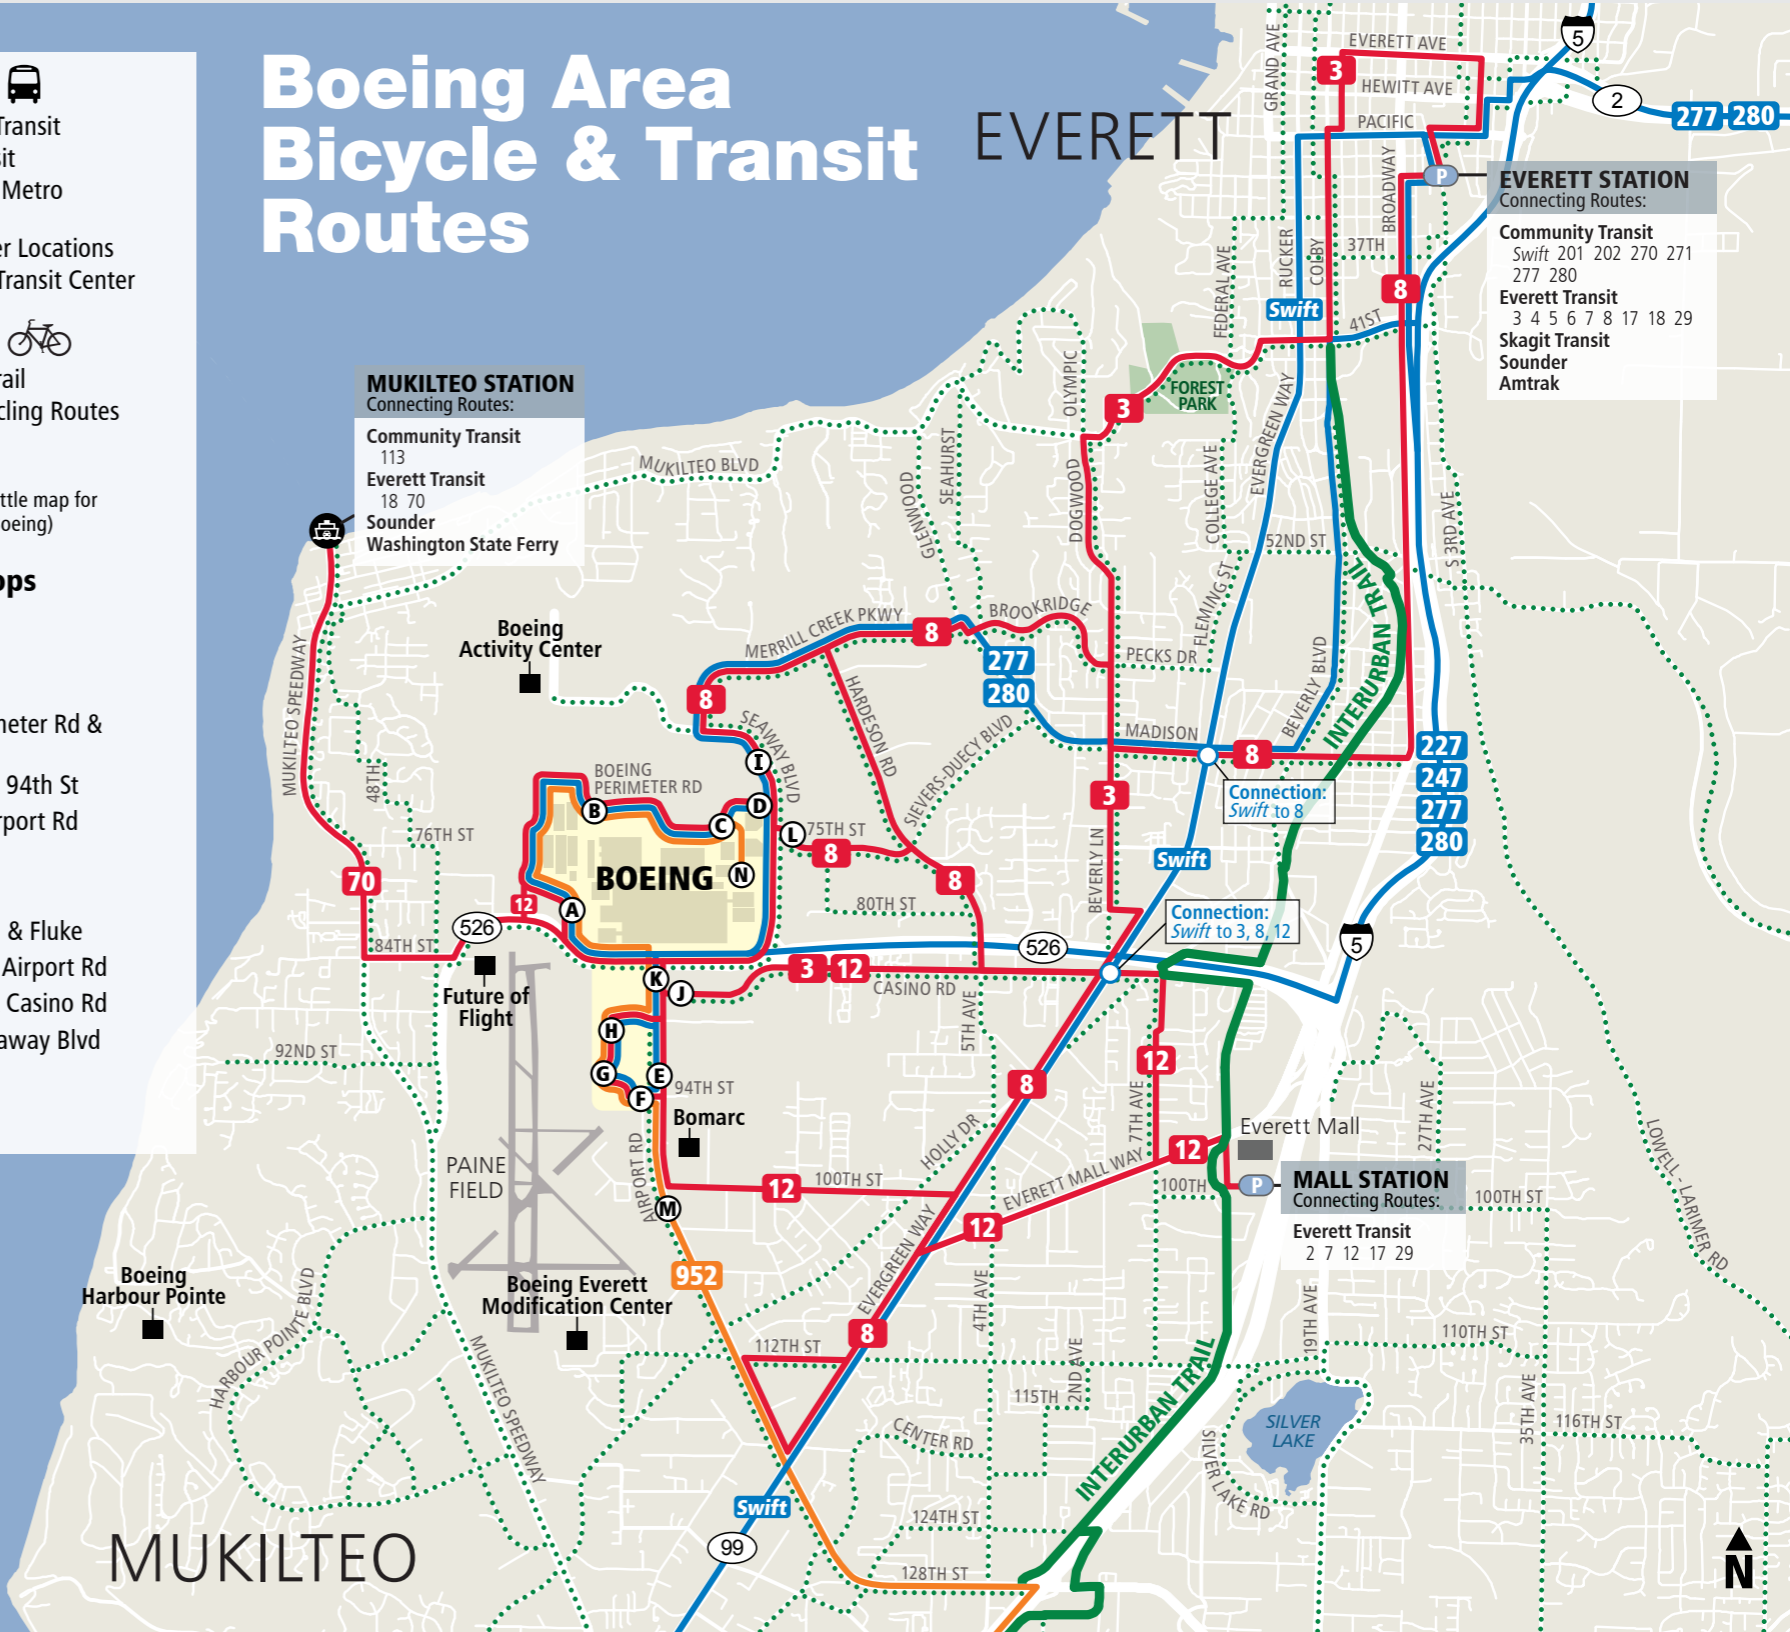

Everett

Going to Boeing

Your way,
your route,
your schedule.

Commute to Boeing Everett

This commuter map helps you plan smart and accessible routes via

- Boeing shuttle
- Bicycle
- Public transit (includes times)

Transit Routes

- Community Transit
- Everett Transit
- King County Metro

Swift Transfer Locations
 Park & Ride/Transit Center

Bicycle Routes

- Interurban Trail
- Popular Bicycling Routes

Boeing Area (see Boeing shuttle map for service within Boeing)

Boeing Bus Stops

- (A) Gate E-72
- (B) Gate E-84
- (C) Gate E-88
- (D) Boeing Perimeter Rd & Seaway Blvd
- (E) Airport Rd & 94th St
- (F) 94th St & Airport Rd
- (G) Gate E-67
- (H) Gate E-68
- (I) Seaway Blvd & Fluke
- (J) Casino Rd & Airport Rd
- (K) Airport Rd & Casino Rd
- (L) 75th St & Seaway Blvd
- (M) Bomarc
- (N) Gate E-77

Boeing Area Bicycle & Transit Routes

BOEING
Customer Services Information
Visit TotalAccess for commuting information

Boeing Shuttle Information
• <http://everett.lum.com>
• From inside Boeing intranet only
<http://everettparkingshuttles.web.boeing.com>