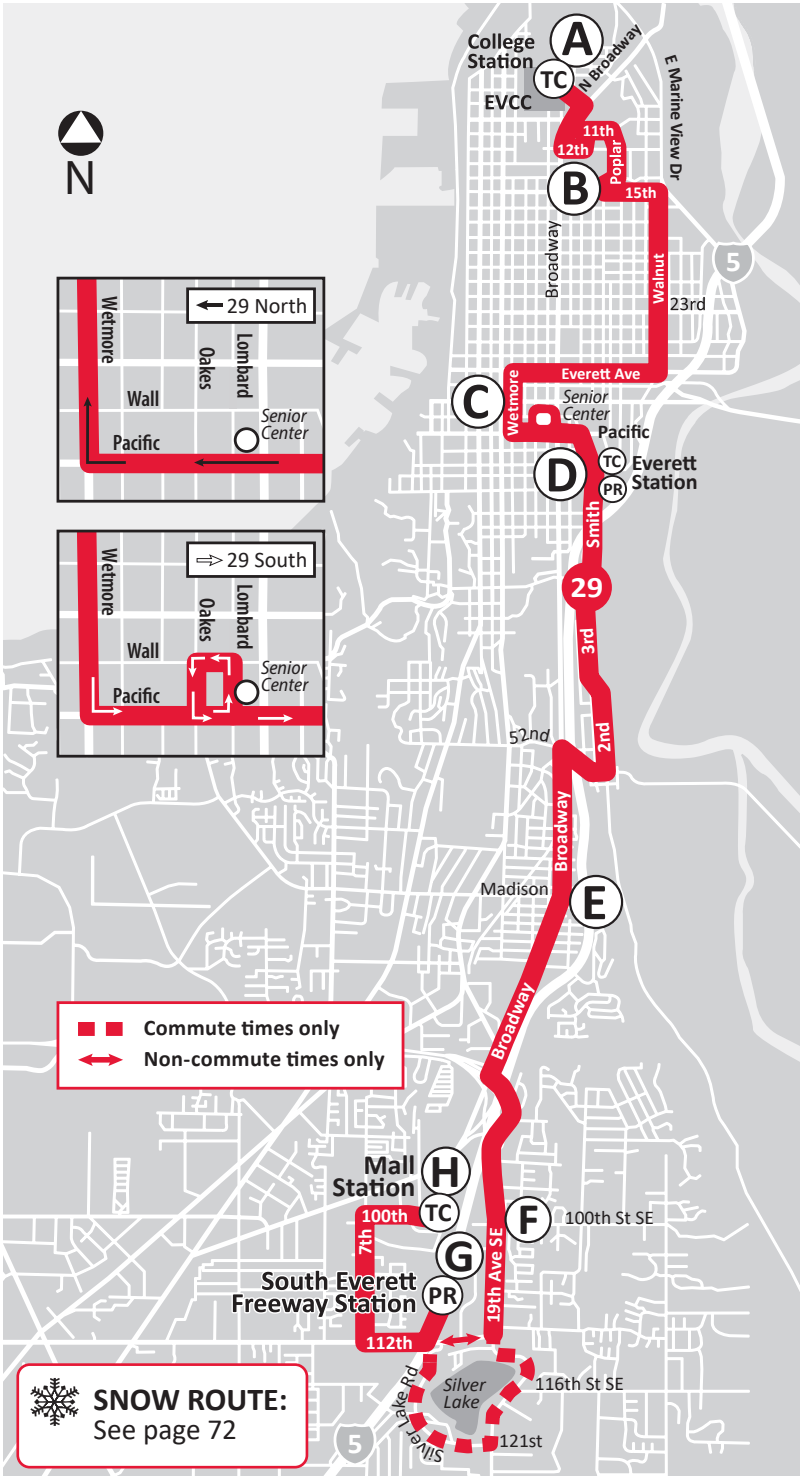

S to Mall Station || N to College Station

SOUTH TO MALL STATION

TRIP NOTES	(A) College Station Bay D	(B) 15th Fulton	(C) Wetmore Hewitt	(D) Everett Station Bay F1	(E) Broadway Madison	(F) 19th Ave 101st	(G) S Everett Fwy Stn Bay 1	(H) Mall Station
	1054	2100	1370	2340	4177	6377	6331	
SL	5:30	5:34	5:41	5:47	5:55	6:01	6:08	6:17
SL	6:00	6:04	6:12	6:18	6:26	6:32	6:39	6:48
SL	6:30	6:34	6:42	6:48	6:56	7:02	7:11	7:20
SL	7:00	7:04	7:12	7:18	7:26	7:32	7:41	7:50
SL	7:30	7:34	7:42	7:48	7:56	8:02	8:11	8:20
SL	8:00	8:04	8:12	8:18	8:26	8:32	8:41	8:50
SL	8:30	8:34	8:42	8:48	8:56	9:02	9:11	9:20
SL	9:00	9:04	9:12	9:19	9:27	9:34	9:43	9:52
SL	9:30	9:34	9:42	9:49	9:57	10:04	10:13	10:22
SL	10:00	10:04	10:12	10:19	10:27	10:34	10:41	10:49
	10:30	10:34	10:42	10:49	10:57	11:04	11:10	11:19
	11:00	11:04	11:12	11:19	11:27	11:34	11:40	11:49
	11:30	11:34	11:44	11:51	11:59	12:06	12:12	12:21
	12:00	12:04	12:12	12:19	12:27	12:34	12:40	12:49
	12:30	12:34	12:42	12:49	12:57	1:04	1:10	1:19
	1:00	1:04	1:12	1:19	1:27	1:34	1:40	1:49
	1:30	1:34	1:42	1:49	1:57	2:04	2:10	2:19
	2:00	2:04	2:12	2:19	2:27	2:34	2:40	2:49
	2:30	2:34	2:42	2:49	2:57	3:04	3:10	3:19
	2:55	2:59	3:07	3:14	3:22	3:29	3:35	3:44
SL	3:30	3:34	3:42	3:49	3:57	4:04	4:11	4:20
SL	4:00	4:04	4:12	4:19	4:27	4:34	4:41	4:50
SL	4:30	4:34	4:42	4:49	4:57	5:04	5:11	5:20
SL	5:00	5:04	5:12	5:19	5:27	5:33	5:40	5:49
SL	5:30	5:34	5:42	5:49	5:57	6:03	6:10	6:19
SL	6:00	6:04	6:12	6:18	6:26	6:32	6:39	6:48
SL	6:30	6:34	6:42	6:48	6:56	7:02	7:09	7:18
SL	7:00	7:04	7:12	7:18	7:26	7:32	7:39	7:48
SL	8:00	8:04	8:12	8:18	8:26	8:32	8:39	8:48
SL	9:00	9:04	9:11	9:17	9:25	9:31	9:40	9:49
SL	10:00	10:04	10:11	10:17	10:25	10:31	10:40	10:49

Bold type denotes p.m. times

SL - Serves Silver Lake loop. Serves 112th all other trips.