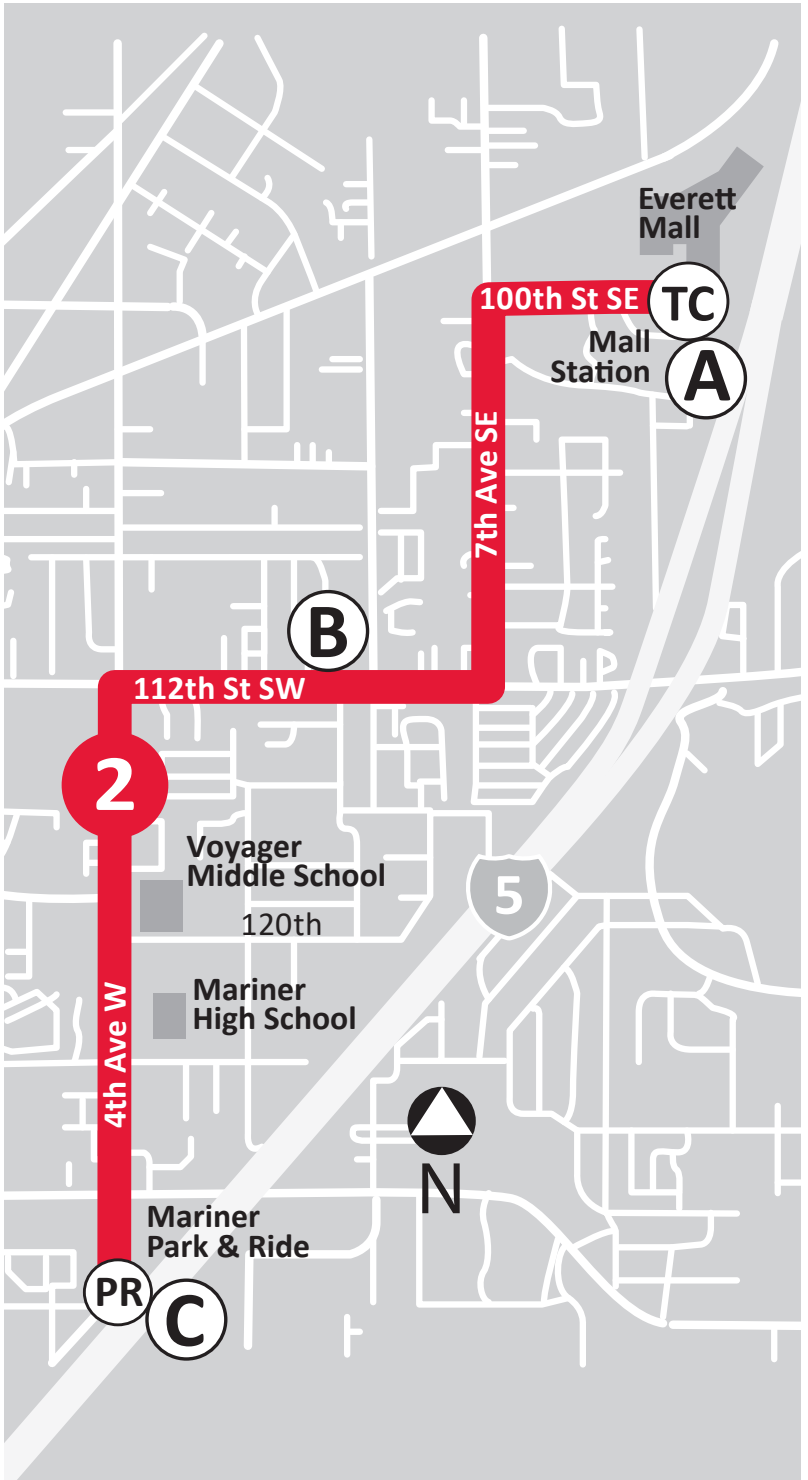

2

S to Mariner P&R || N to Mall Station

## SOUTH TO MARINER P&R

(A) Mall Station Bay 2	(B) 112th 2nd Ave	(C) Mariner Park & Ride
6394	6296	
6:00	6:04	6:10
6:45	6:49	6:55
7:20	7:24	7:30
7:55	7:59	8:05
8:30	8:34	8:40
9:05	9:09	9:15
9:40	9:44	9:50
10:30	10:34	10:40
11:25	11:29	11:35
<b>12:00</b>	<b>12:04</b>	<b>12:10</b>
<b>12:35</b>	<b>12:39</b>	<b>12:45</b>
<b>1:10</b>	<b>1:14</b>	<b>1:20</b>
<b>1:45</b>	<b>1:49</b>	<b>1:55</b>
<b>2:20</b>	<b>2:24</b>	<b>2:30</b>
<b>2:55</b>	<b>2:59</b>	<b>3:05</b>
<b>3:30</b>	<b>3:34</b>	<b>3:40</b>
<b>4:05</b>	<b>4:09</b>	<b>4:15</b>
<b>4:40</b>	<b>4:44</b>	<b>4:50</b>
<b>5:15</b>	<b>5:19</b>	<b>5:25</b>
<b>6:00</b>	<b>6:04</b>	<b>6:10</b>
<b>6:45</b>	<b>6:49</b>	<b>6:55</b>

## NORTH TO MALL STATION

(C) Mariner Park & Ride Bay 4	(B) 112th 1st Ave	(A) Mall Station
2106	6293	
6:12	6:16	6:25
6:57	7:01	7:10
7:32	7:36	7:45
8:07	8:11	8:20
8:42	8:46	8:55
9:17	9:21	9:30
9:52	9:56	10:05
10:42	10:46	10:55
11:37	11:41	11:50
<b>12:12</b>	<b>12:16</b>	<b>12:25</b>
<b>12:47</b>	<b>12:51</b>	<b>1:00</b>
<b>1:22</b>	<b>1:26</b>	<b>1:35</b>
<b>1:57</b>	<b>2:01</b>	<b>2:10</b>
<b>2:32</b>	<b>2:37</b>	<b>2:46</b>
<b>3:07</b>	<b>3:12</b>	<b>3:21</b>
<b>3:42</b>	<b>3:47</b>	<b>3:56</b>
<b>4:17</b>	<b>4:22</b>	<b>4:31</b>
<b>4:52</b>	<b>4:57</b>	<b>5:06</b>
<b>5:27</b>	<b>5:32</b>	<b>5:41</b>
<b>6:12</b>	<b>6:16</b>	<b>6:25</b>
<b>6:57</b>	<b>7:01</b>	<b>7:10</b>

## SOUTH TO MARINER P&R

<b>(A)</b> Mall Station Bay 2	<b>(B)</b> 112th 2nd Ave	<b>(C)</b> Mariner Park & Ride
6394	6296	
9:45	9:49	9:55
10:30	10:34	10:40
11:15	11:19	11:25
<b>12:00</b>	<b>12:04</b>	<b>12:10</b>
12:45	12:49	12:55
1:25	1:29	1:35
2:15	2:19	2:25
3:00	3:04	3:10
3:45	3:49	3:55
4:30	4:34	4:40
5:15	5:19	5:25