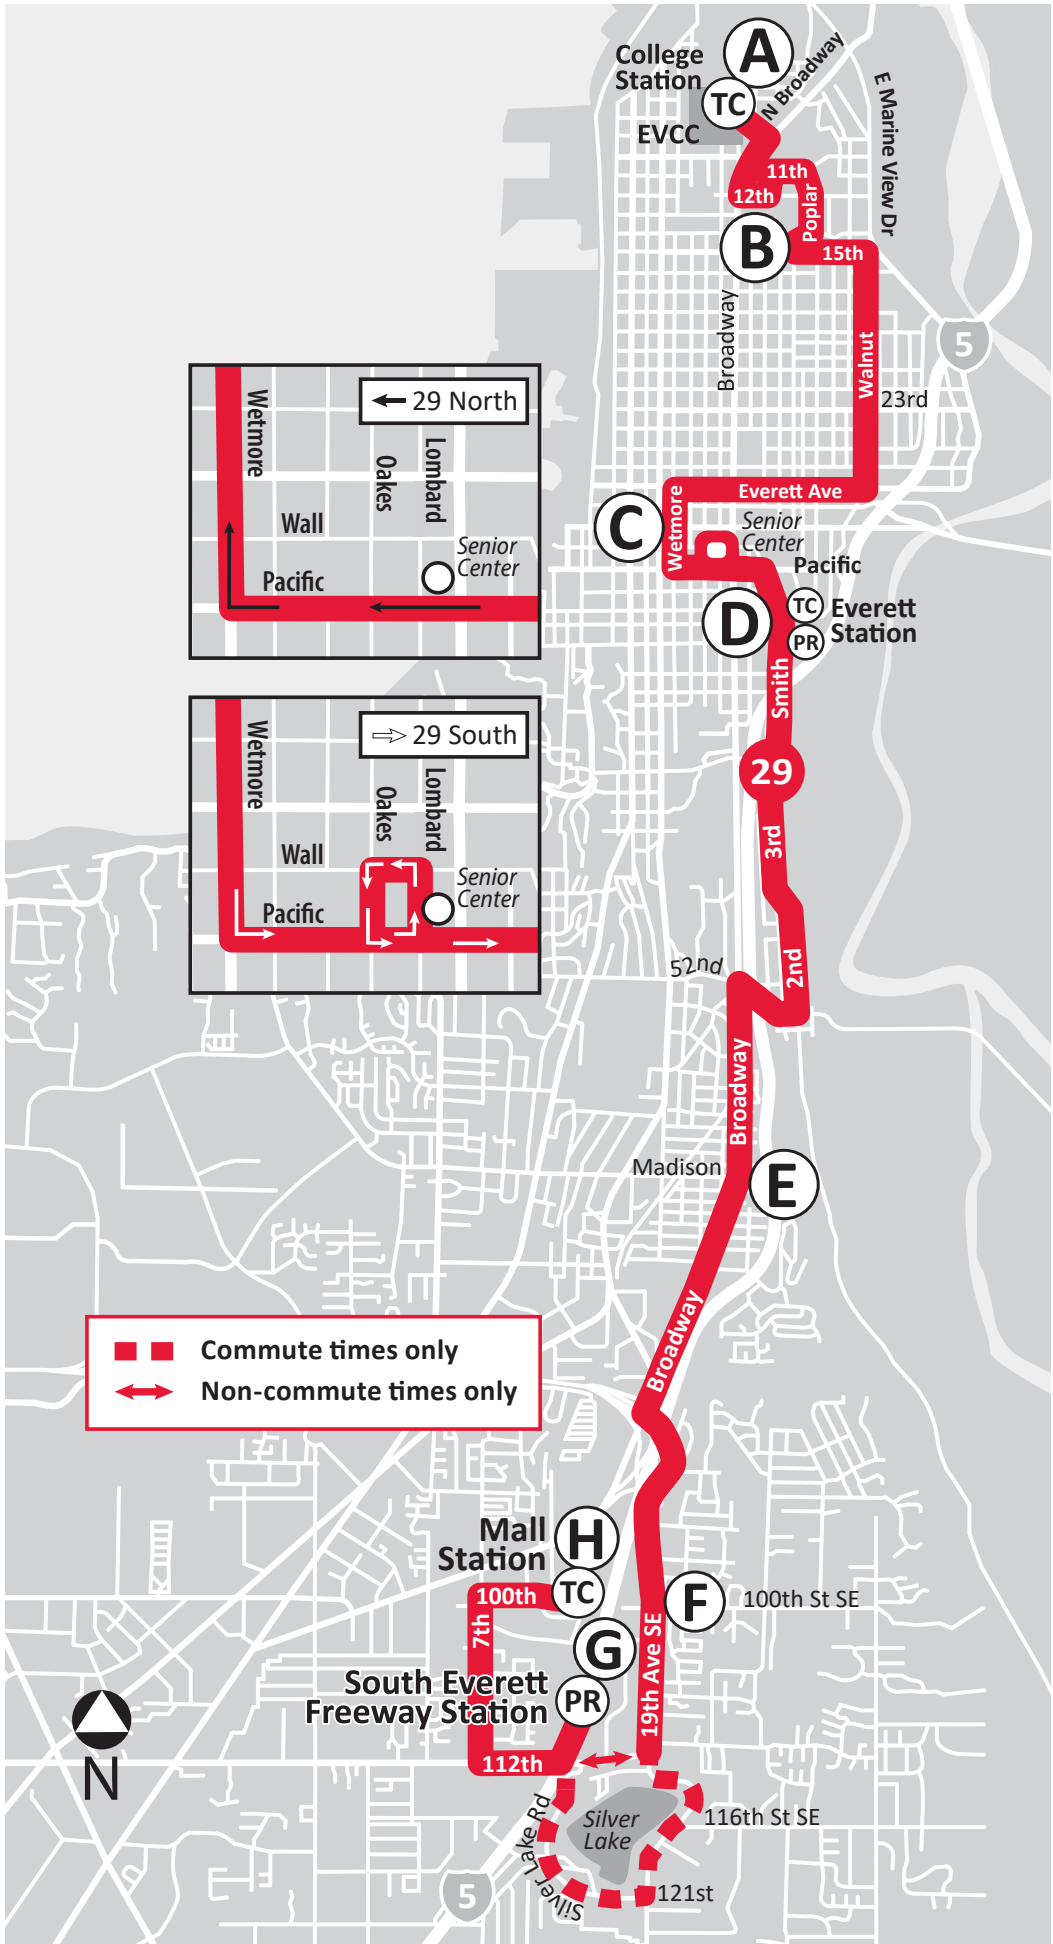

S to Mall Station | N to College Station