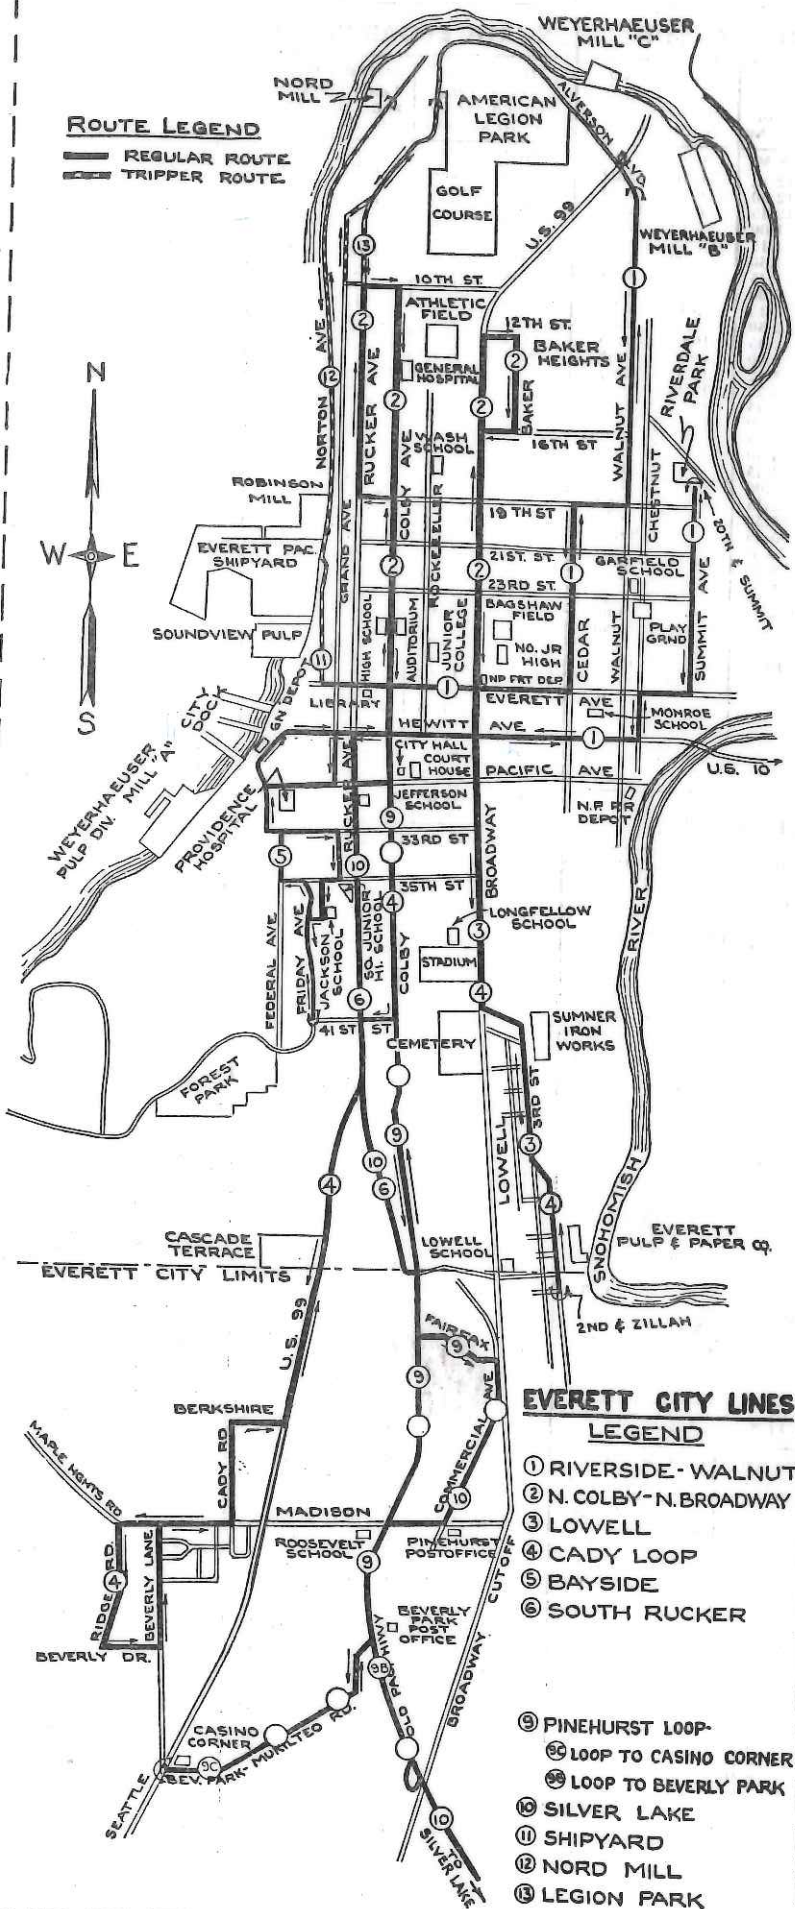

ROUTE LEGEND

-  REGULAR ROUTE
-  TRIPPER ROUTE

EVERETT CITY LINES LEGEND

- ① RIVERSIDE - WALNUT
- ② N. COLBY - N. BROADWAY
- ③ LOWELL
- ④ CADY LOOP
- ⑤ BAYSIDE
- ⑥ SOUTH RUCKER
- ⑨ PINEHURST LOOP
- ⑨C LOOP TO CASINO CORNER
- ⑨D LOOP TO BEVERLY PARK
- ⑩ SILVER LAKE
- ⑪ SHIPYARD
- ⑫ NORD MILL
- ⑬ LEGION PARK