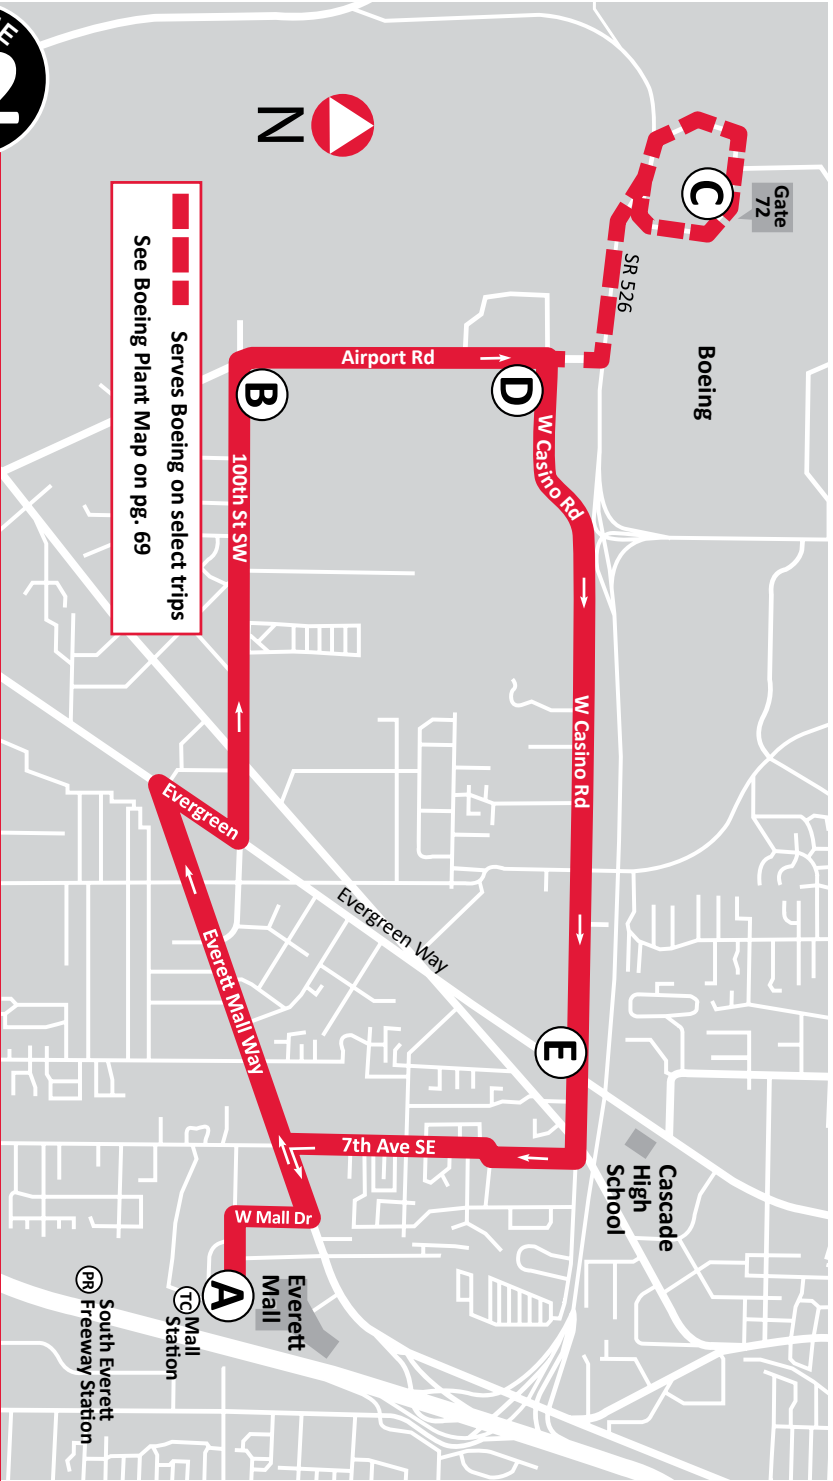

ROUTE
12

MALL CIRCULATOR

 Serves Boeing on select trips
See Boeing Plant Map on pg. 69

MONDAY – FRIDAY

Mall Circulator

Mall Station Bay 2	100th St SW Airport	Boeing Gate 72	W Casino Airport	Casino Evergreen	Mall Station
6394	5245	2327	5005	5115	
A	B	C	D	E	A
6:30	6:40	6:45	6:49	6:55	7:12
7:20	7:30	7:34	7:38	7:44	7:58
8:10	8:20	8:24	8:27	8:34	8:46
9:10	9:21	9:25	9:28	9:35	9:49
10:10	10:21	-	10:24	10:31	10:45
11:15	11:26	-	11:29	11:36	11:48
12:15	12:27	-	12:30	12:37	12:51
1:10	1:22	-	1:25	1:32	1:44
2:05	2:17	2:22	2:26	2:33	2:47
3:00	3:12	3:17	3:21	3:28	3:41
4:00	4:12	4:16	4:20	4:27	4:40
5:00	5:12	-	5:15	5:21	5:36
5:30	5:42	5:46	5:50	5:56	6:12

Bold type denotes PM times

Effective September 17, 2017

www.EverettTransit.org

SATURDAY

Mall Circulator

Mall Station Bay 2 6394	100th St SW Airport 5245	W Casino Airport 5005	Casino Evergreen 5115	Mall Station
A	B	D	E	A
10:00	10:11	10:13	10:19	10:31
11:15	11:26	11:28	11:34	11:46
12:00	12:11	12:13	12:19	12:31
12:40	12:51	12:53	12:59	1:11
1:25	1:37	1:39	1:45	1:57
2:15	2:27	2:29	2:35	2:47
3:05	3:17	3:19	3:25	3:37
3:45	3:56	3:58	4:04	4:16
4:30	4:41	4:43	4:49	5:01
5:15	5:26	5:28	5:34	5:46

SUNDAY

Mall Circulator

Mall Station Bay 2 6394	100th St SW Airport 5245	W Casino Airport 5005	Casino Evergreen 5115	Mall Station
A	B	D	E	A
11:15	11:25	11:27	11:33	11:45
12:00	12:10	12:12	12:18	12:30
12:45	12:55	12:57	1:03	1:15
1:30	1:41	1:43	1:49	2:01
2:15	2:26	2:28	2:34	2:46
3:00	3:11	3:13	3:19	3:31
3:45	3:56	3:58	4:03	4:15
4:30	4:41	4:43	4:48	5:00

Bold type denotes PM times
No Saturday or Sunday service to Boeing