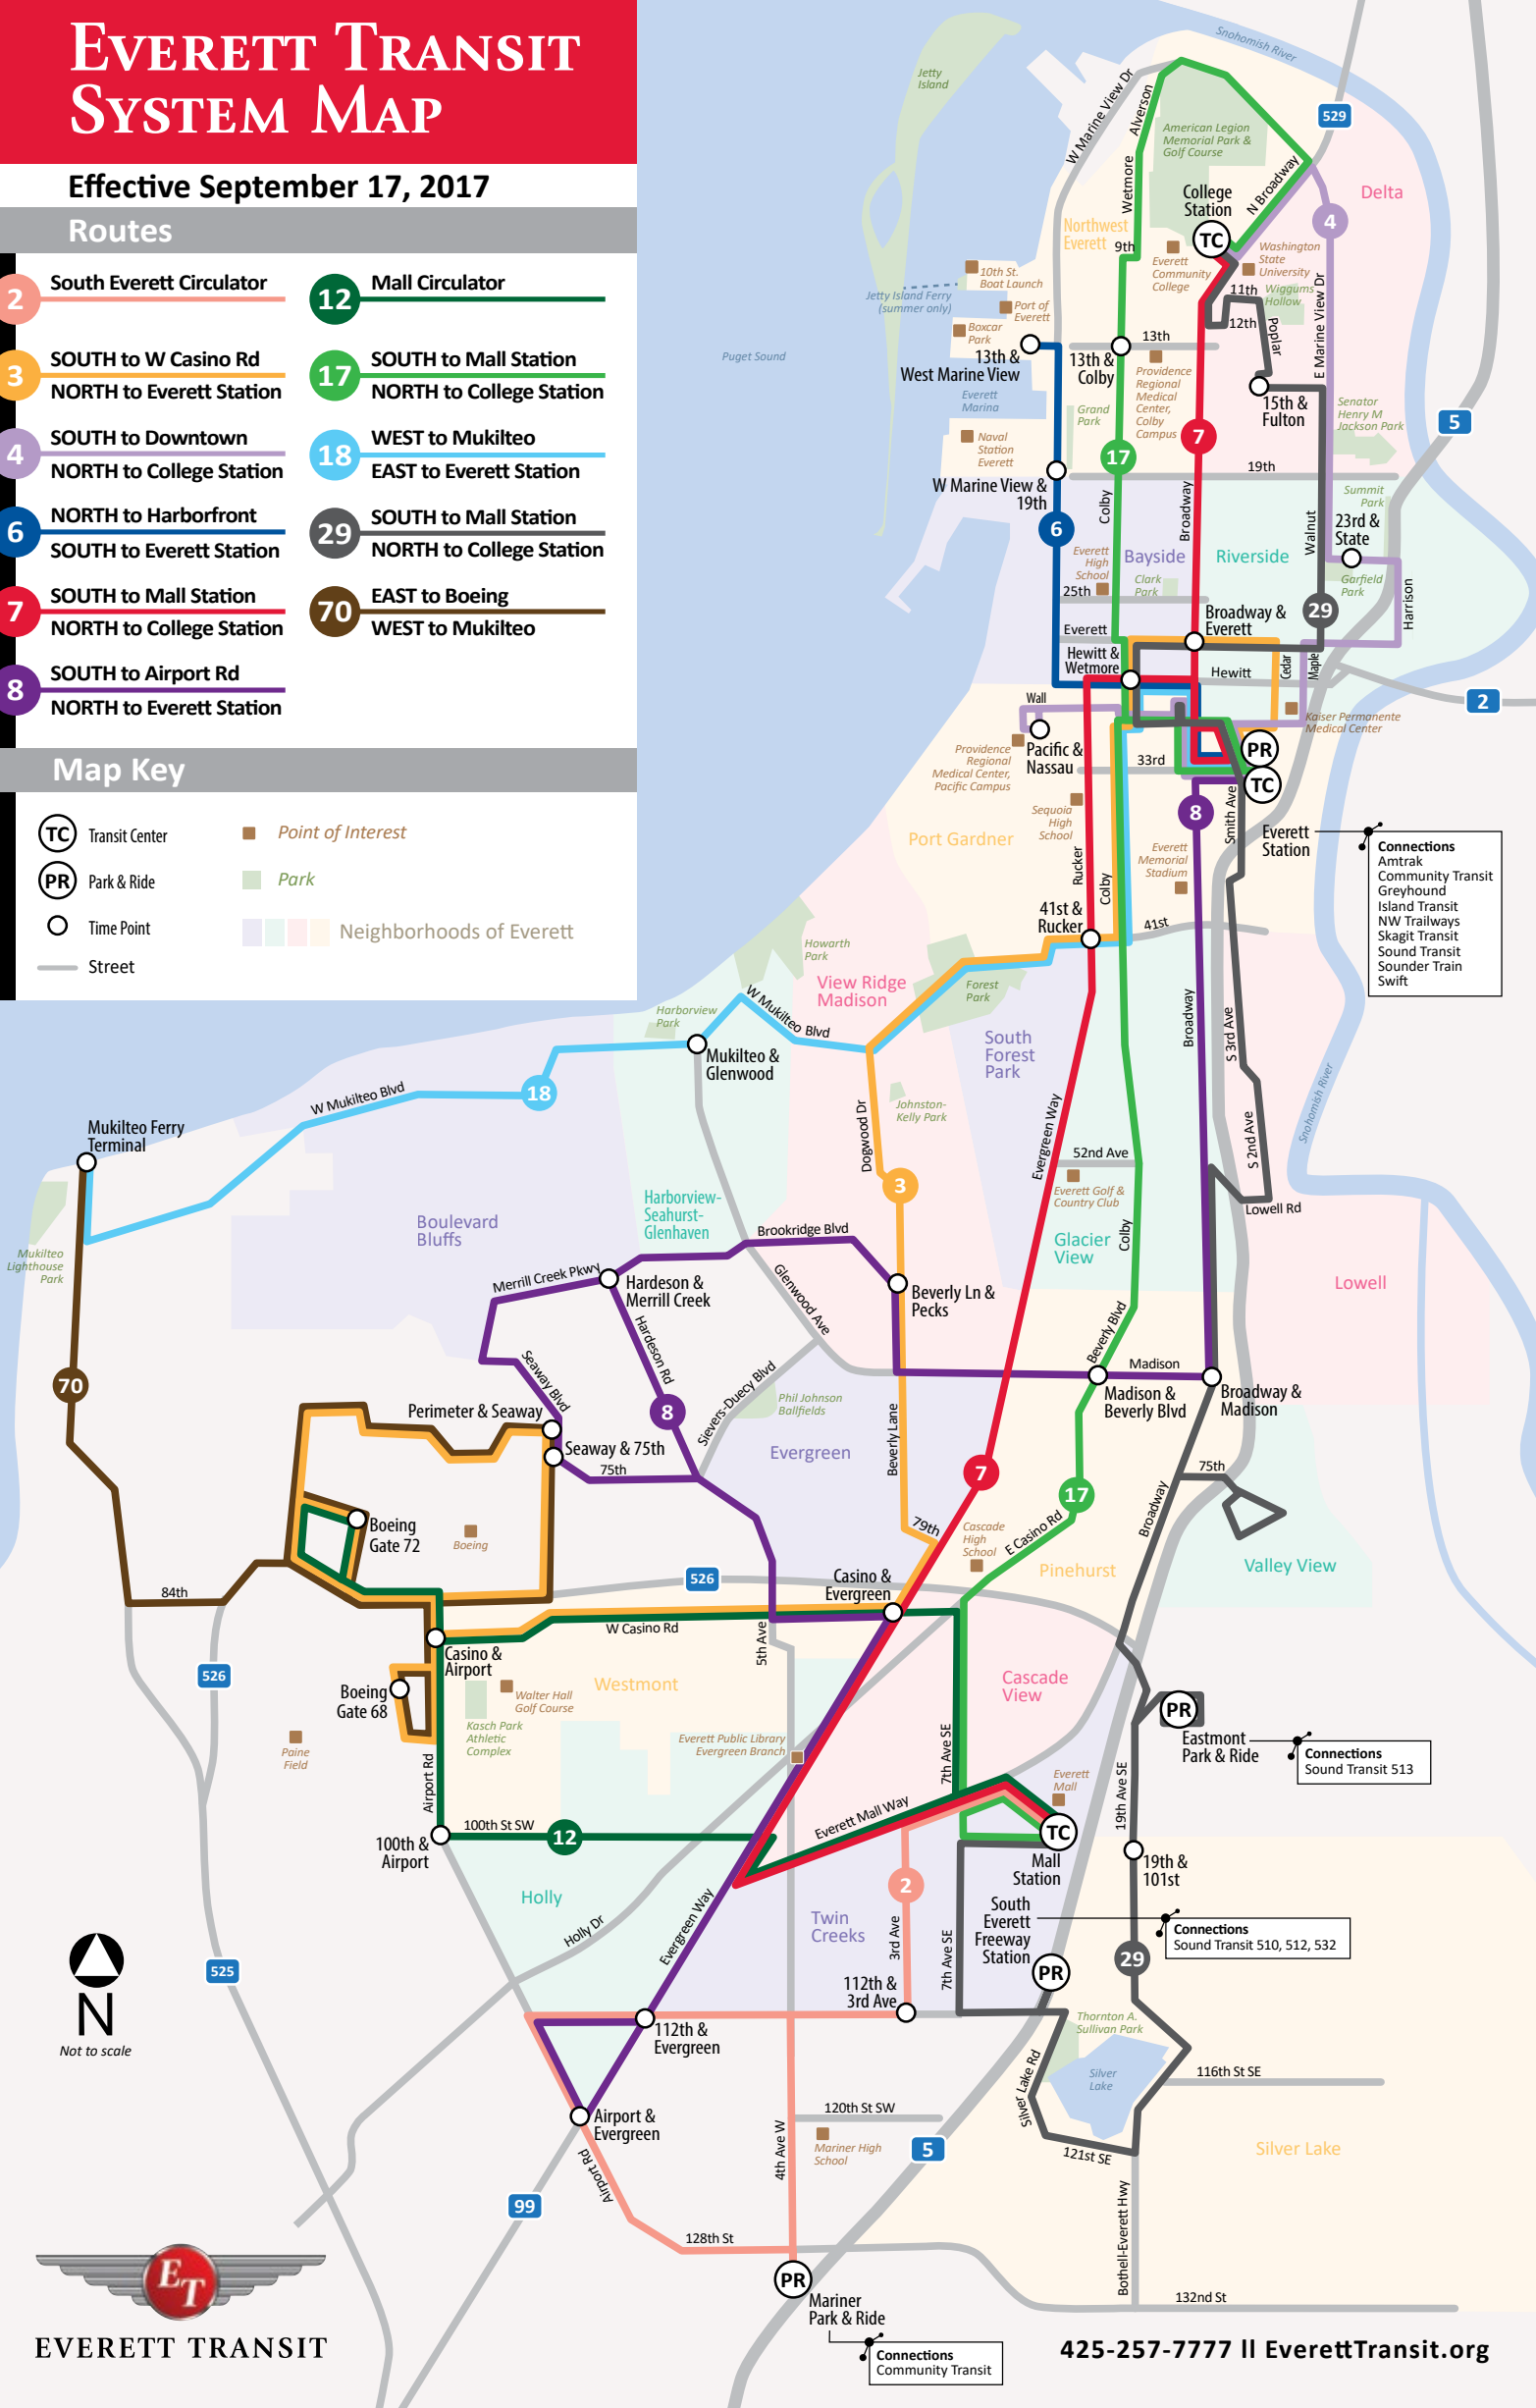

EVERETT TRANSIT SYSTEM MAP

Effective September 17, 2017

Routes

- **2** South Everett Circulator
- **3** SOUTH to W Casino Rd
  NORTH to Everett Station
- **4** SOUTH to Downtown
  NORTH to College Station
- **6** NORTH to Harborfront
  SOUTH to Everett Station
- **7** SOUTH to Mall Station
  NORTH to College Station
- **8** SOUTH to Airport Rd
  NORTH to Everett Station
- **12** Mall Circulator
- **17** SOUTH to Mall Station
  NORTH to College Station
- **18** WEST to Mukilteo
  EAST to Everett Station
- **29** SOUTH to Mall Station
  NORTH to College Station
- **70** EAST to Boeing
  WEST to Mukilteo

Map Key

- Transit Center
- Park & Ride
- Time Point
- Street
- Point of Interest
- Park
- Neighborhoods of Everett

425-257-7777 | EverettTransit.org

TRANSIT APPS//:

Everett Transit bus information at your finger tips. Download these apps to your smartphone to plan trips and get the latest schedule information.

One Bus Away
Find real-time bus information for Everett Transit and other agencies.

Puget Sound Trip Planner
Plan your trip using bus, train, light rail, streetcar, ferry, water taxi and the monorail. It contains information about rider alerts, fares, walking distances and more.