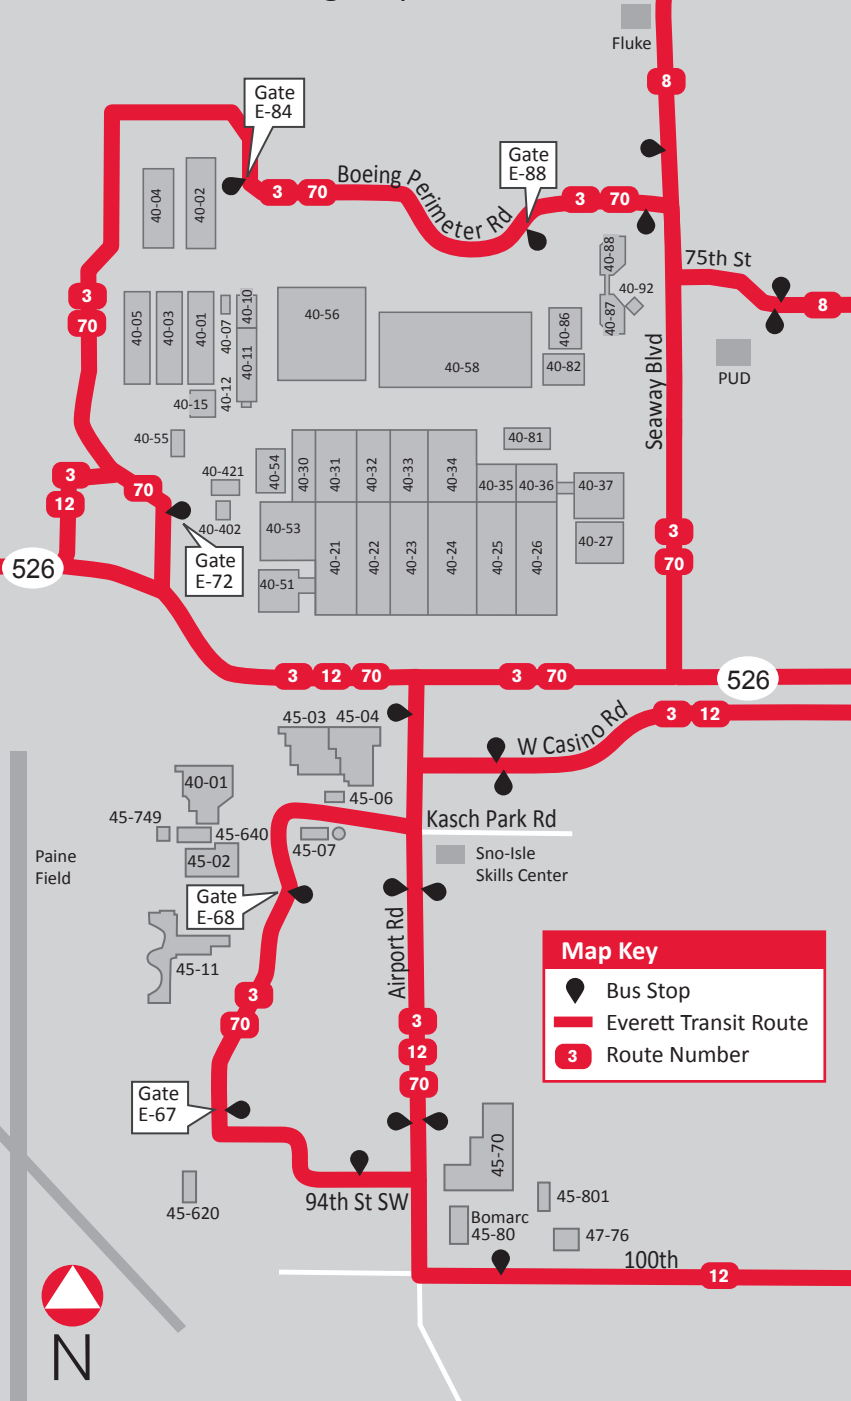

# Everett Transit Boeing Map

Fluke

Gate E-84

Gate E-88

75th St

PUD

Seaway Blvd

526

526

3 12 70

3 70

3 12

Paine Field

Kasch Park Rd

Sno-Isle Skills Center

### Map Key

-  Bus Stop
-  Everett Transit Route
-  Route Number

Gate E-68

Gate E-67

Airport Rd

94th St SW

Bomarc 45-80

45-801

47-76

100th

12

N