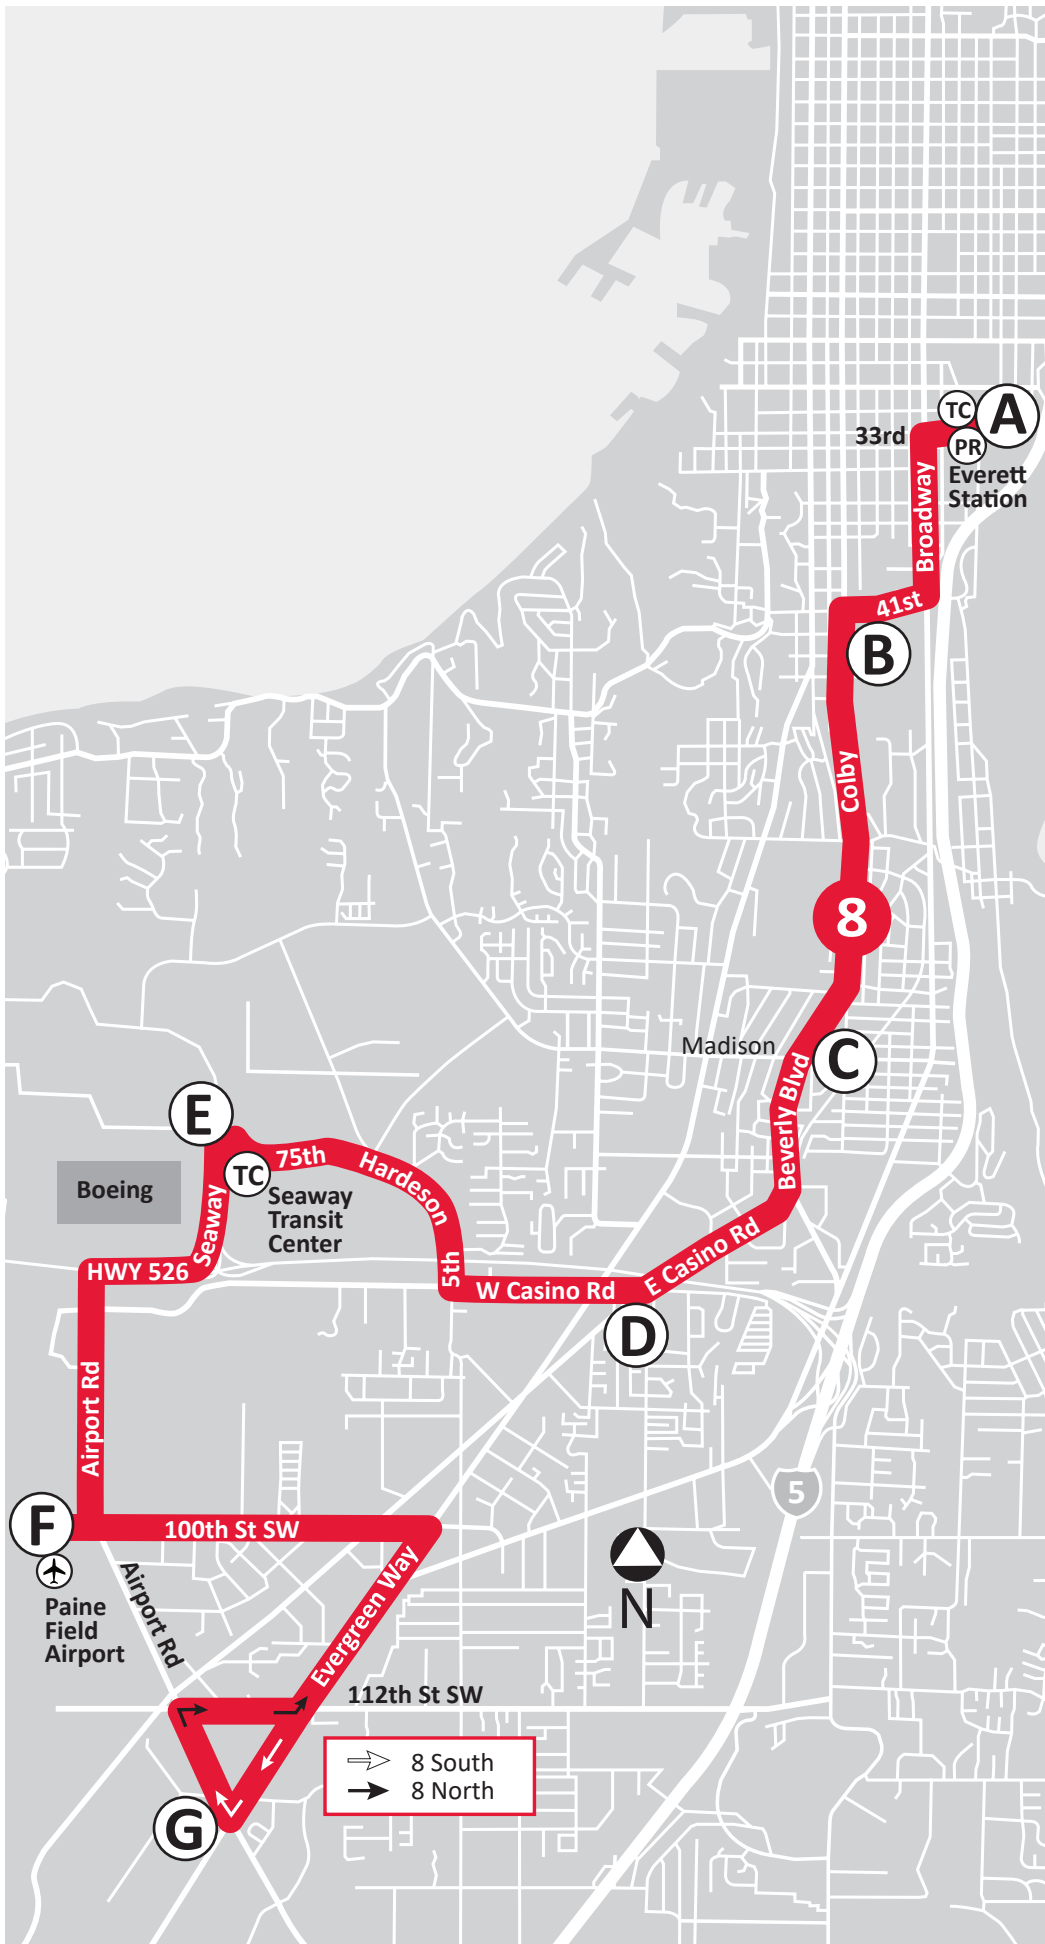

8

S to Airport Rd. | N to Everett Station

8

Monday – Friday SOUTH to AIRPORT RD

Everett Station Bay D4	Colby Ave 41st St	Beverly Blvd Madison	Casino Evergreen	75th St Seaway Blvd	Paine Field Airport	Airport Evergreen
2441	3000	4130	5120	3680	7030	
A	B	C	D	E	F	G
5:00	5:04	5:08	5:13	5:18	5:26	5:36
5:45	5:49	5:53	5:58	6:03	6:11	6:21
6:25	6:30	6:34	6:39	6:45	6:53	7:03
7:05	7:10	7:14	7:19	7:25	7:33	7:43
7:45	7:50	7:54	7:59	8:05	8:12	8:22
8:25	8:30	8:34	8:39	8:45	8:52	9:02
9:05	9:10	9:14	9:19	9:25	9:32	9:42
10:05	10:10	10:14	10:19	10:25	10:32	10:42
11:05	11:10	11:14	11:19	11:25	11:32	11:42
12:05	12:10	12:15	12:20	12:26	12:33	12:43
1:05	1:10	1:15	1:20	1:26	1:34	1:44
2:05	2:10	2:15	2:21	2:28	2:36	2:46
3:05	3:10	3:15	3:21	3:28	3:36	3:46
3:45	3:50	3:55	4:01	4:08	4:15	4:25
4:25	4:30	4:35	4:41	4:48	4:55	5:05
5:05	5:10	5:15	5:21	5:27	5:34	5:44
6:05	6:10	6:14	6:19	6:25	6:32	6:42
7:05	7:10	7:14	7:19	7:25	7:32	7:42
8:05	8:10	8:14	8:19	8:25	8:32	8:42

Bold type denotes p.m. times
 *Seaway Transit Center Bay 12

SOUTH to AIRPORT RD

Everett Station Bay D4	Colby Ave 41st St	Beverly Blvd Madison	Casino Evergreen	75th St Seaway Blvd	Paine Field Airport	Airport Evergreen
2441	3000	4130	5120	3680	7030	
A	B	C	D	E	F	G
8:00	8:04	8:08	8:13	8:18	8:25	8:35
9:00	9:04	9:08	9:13	9:18	9:25	9:35
10:00	10:05	10:09	10:14	10:19	10:26	10:36
11:00	11:05	11:09	11:14	11:19	11:26	11:36
12:00	12:05	12:09	12:14	12:19	12:26	12:36
1:00	1:05	1:09	1:14	1:19	1:26	1:36
2:00	2:05	2:09	2:14	2:19	2:26	2:36
3:00	3:05	3:09	3:14	3:19	3:26	3:36
4:00	4:05	4:09	4:14	4:19	4:26	4:36
5:00	5:05	5:09	5:14	5:19	5:26	5:36
6:00	6:05	6:09	6:14	6:19	6:26	6:36
7:00	7:05	7:09	7:14	7:19	7:26	7:36