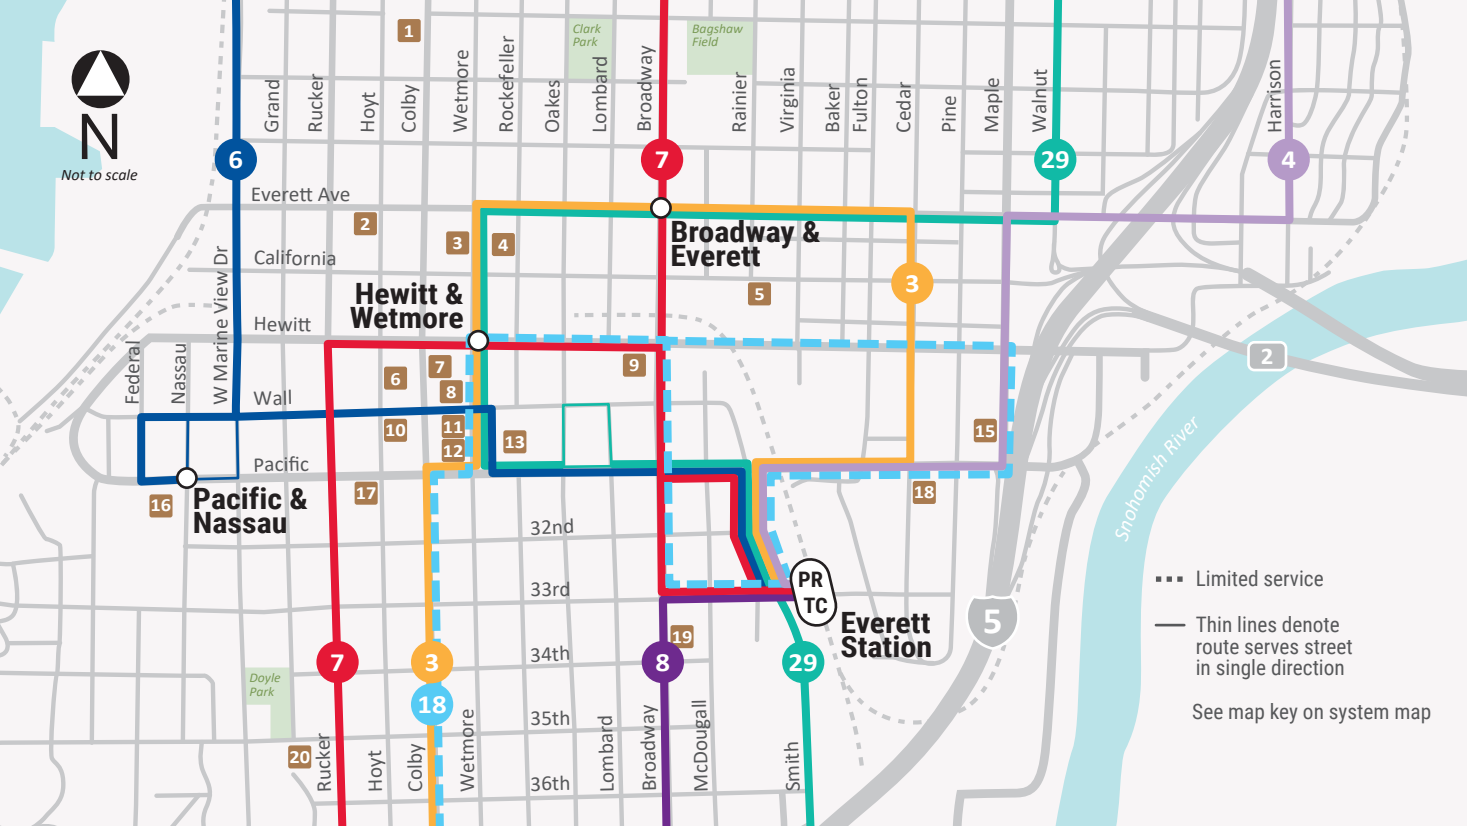

Not to scale

Points of interest

- 1** Everett High School
- 2** Everett Public Library
- 3** Village Theater
- 4** YMCA
- 5** Snohomish County PUD
- 6** Schack Art Center
- 7** Historic Everett Theater
- 8** City of Everett Offices
- 9** Angel of the Winds Arena
- 10** Imagine Children's Museum
- 11** Everett Police Department
- 12** Everett Municipal Court
- 13** Snohomish County Government
- 14** Carl Gipson Senior Center
- 15** Kaiser Permanente Medical Center
- 16** Providence Regional Medical Center, Pacific Campus
- 17** U.S. Post Office
- 18** City of Everett Utilities Office
- 19** YWCA
- 20** Sequoia High School

--- Limited service

— Thin lines denote route serves street in single direction

See map key on system map