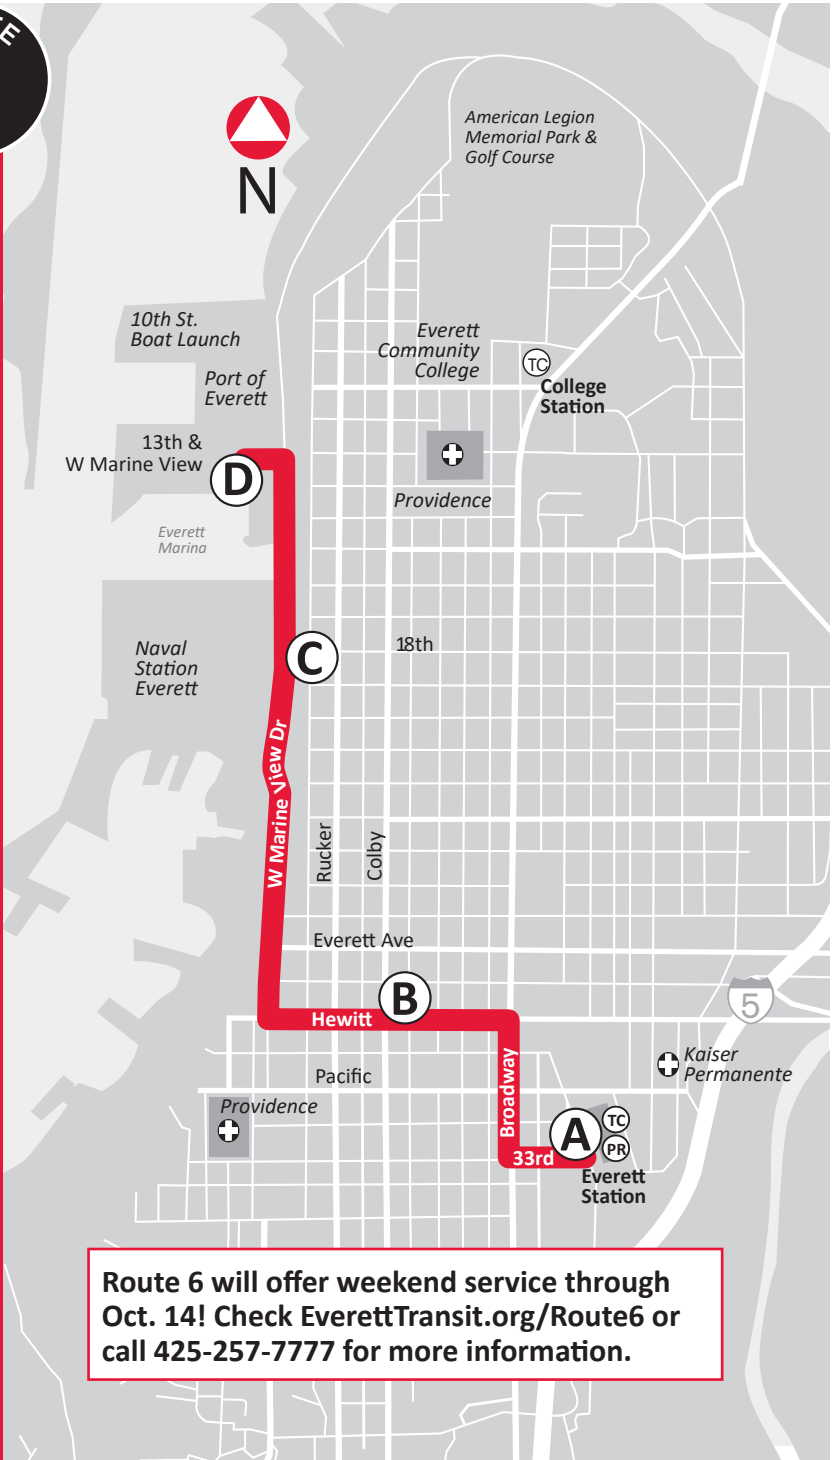

ROUTE  
**6**

**NORTH || SOUTH**

**Route 6 will offer weekend service through Oct. 14! Check [EverettTransit.org/Route6](http://EverettTransit.org/Route6) or call 425-257-7777 for more information.**

## NORTH to Harborfront

Everett Station Bay D3 or D4	Hewitt Wetmore	W Marine View Dr 18th	13th W Marine View
<b>2441</b>	<b>1375</b>	<b>1225</b>	
<b>A</b>	<b>B</b>	<b>C</b>	<b>D</b>
6:35	6:39	6:43	6:46
7:35	7:39	7:43	7:46
8:35	8:39	8:43	8:46
<b>2:20</b>	<b>2:25</b>	<b>2:29</b>	<b>2:32</b>
<b>3:25</b>	<b>3:30</b>	<b>3:34</b>	<b>3:37</b>
<b>4:30</b>	<b>4:35</b>	<b>4:39</b>	<b>4:42</b>

## SOUTH to Everett Station

13th W Marine View	W Marine View Dr 19th	Hewitt Wetmore	Everett Station
<b>1120</b>	<b>1230</b>	<b>1365</b>	
<b>D</b>	<b>C</b>	<b>B</b>	<b>A</b>
6:50	6:51	6:55	7:03
7:50	7:51	7:55	8:03
8:50	8:51	8:56	9:04
<b>2:35</b>	<b>2:36</b>	<b>2:41</b>	<b>2:49</b>
<b>3:40</b>	<b>3:41</b>	<b>3:46</b>	<b>3:54</b>
<b>4:45</b>	<b>4:46</b>	<b>4:51</b>	<b>4:59</b>

**Bold type denotes PM times**  
No Saturday or Sunday service

Route 6 will offer weekend service through Oct. 14! Check [EverettTransit.org/Route6](http://EverettTransit.org/Route6) or call 425-257-7777 for more information.