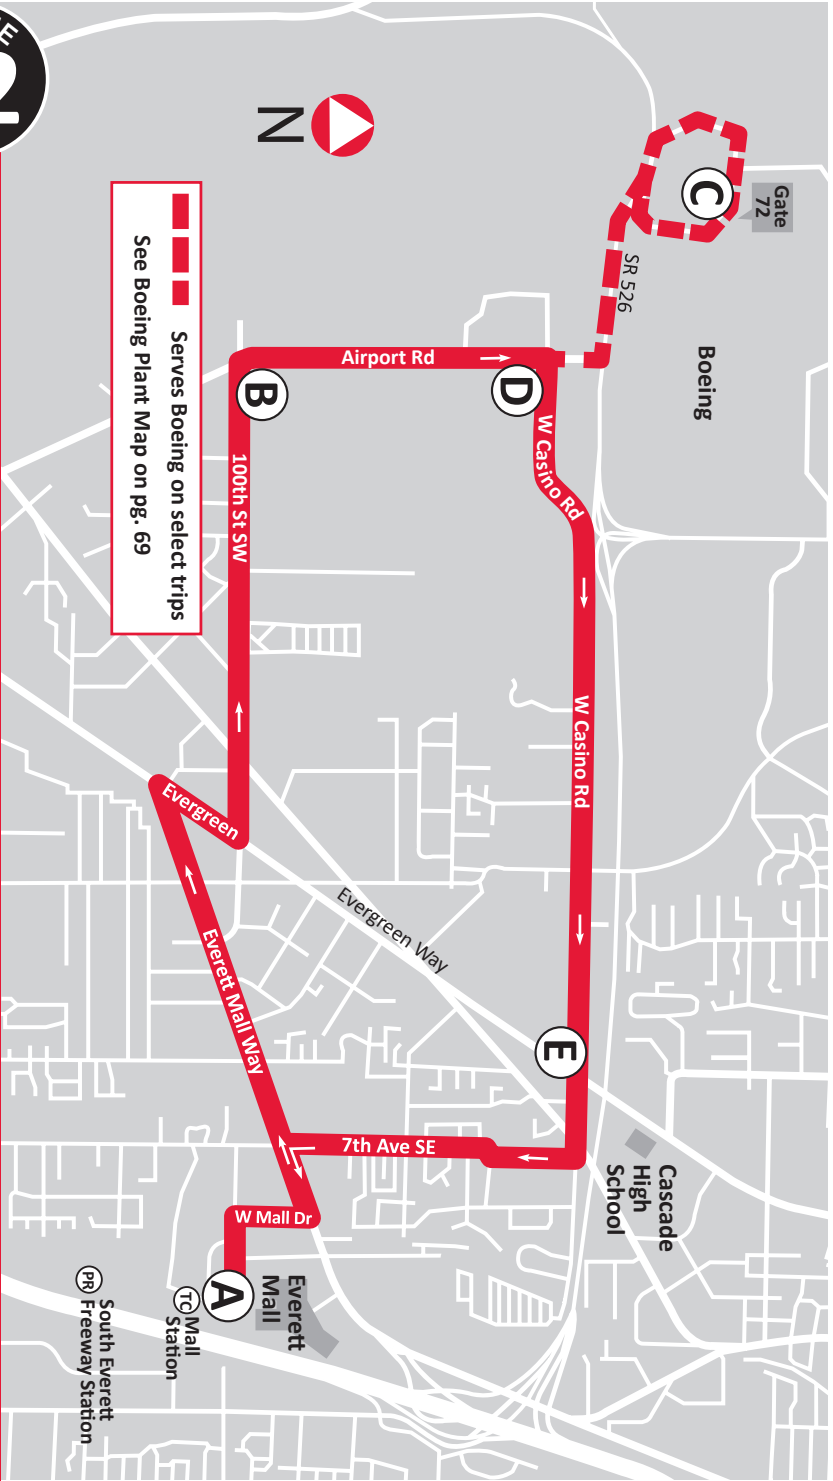

 Serves Boeing on select trips
See Boeing Plant Map on pg. 69

MONDAY – FRIDAY

Mall Circulator

Mall Station Bay 2	100th St SW Airport	Boeing Gate 72	W Casino Airport	Casino Evergreen	Mall Station
6394	5245	2327	5005	5115	
A	B	C	D	E	A
6:30	6:40	6:45	6:49	6:55	7:09
7:20	7:30	7:35	7:39	7:45	7:57
8:10	8:20	8:24	8:27	8:34	8:46
9:10	9:21	9:25	9:28	9:35	9:47
10:10	10:21	-	10:24	10:31	10:43
11:15	11:26	-	11:29	11:36	11:48
12:20	12:32	-	12:35	12:42	12:54
1:10	1:22	-	1:25	1:32	1:44
2:05	2:17	2:22	2:26	2:33	2:45
3:00	3:12	3:17	3:21	3:28	3:40
4:00	4:12	4:17	4:21	4:28	4:40
5:00	5:12	-	5:15	5:21	5:35
5:30	5:42	5:46	5:50	5:56	6:10

Bold type denotes PM times

Effective March 18, 2018

www.EverettTransit.org

SATURDAY

Mall Circulator

Mall Station Bay 2	100th St SW Airport	W Casino Airport	Casino Evergreen	Mall Station
6394	5245	5005	5115	
A	B	D	E	A
10:00	10:11	10:13	10:19	10:31
10:35	10:46	10:48	10:54	11:06
11:15	11:26	11:28	11:34	11:46
12:00	12:11	12:13	12:19	12:31
12:40	12:51	12:53	12:59	1:11
1:25	1:37	1:39	1:45	1:57
2:15	2:27	2:29	2:35	2:47
3:05	3:17	3:19	3:25	3:37
3:45	3:56	3:58	4:04	4:16
4:30	4:41	4:43	4:49	5:01
5:15	5:26	5:28	5:34	5:46

SUNDAY

Mall Circulator

Mall Station Bay 2	100th St SW Airport	W Casino Airport	Casino Evergreen	Mall Station
6394	5245	5005	5115	
A	B	D	E	A
11:15	11:24	11:26	11:32	11:44
12:00	12:09	12:11	12:17	12:29
12:45	12:54	12:56	1:02	1:14
1:30	1:40	1:42	1:48	2:00
2:15	2:25	2:27	2:33	2:45
3:00	3:10	3:12	3:18	3:30
3:45	3:55	3:57	4:02	4:14
4:30	4:40	4:42	4:47	4:59

Bold type denotes PM times || No Saturday or Sunday service to Boeing