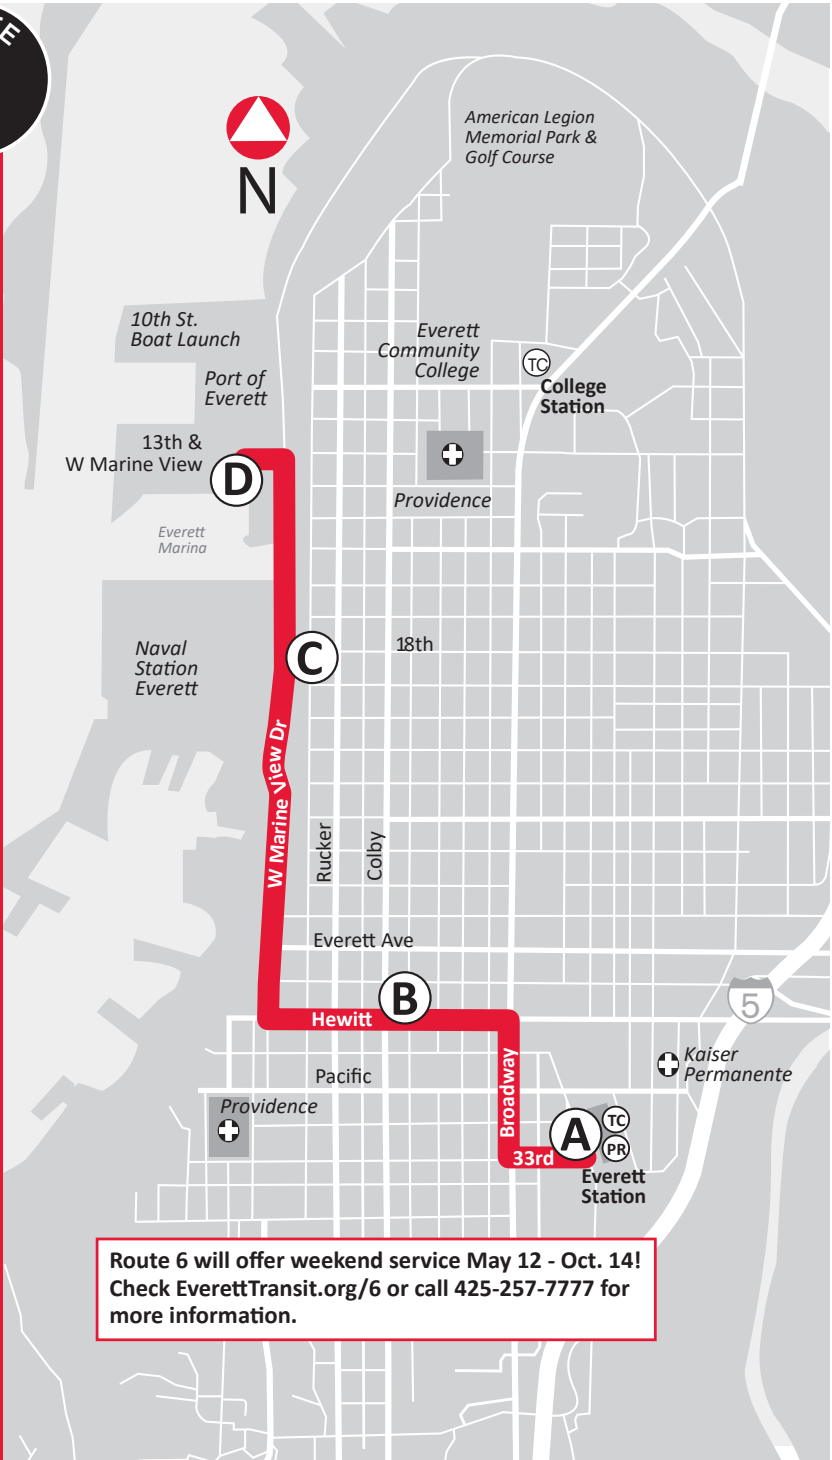

ROUTE
6

NORTH II SOUTH

**Route 6 will offer weekend service May 12 - Oct. 14!
Check EverettTransit.org/6 or call 425-257-7777 for
more information.**

MONDAY – FRIDAY

NORTH to Waterfront

Everett Station Bay D4	Hewitt Wetmore	W Marine View Dr 18th	13th W Marine View
2441	1375	1225	
A	B	C	D
6:35	6:39	6:43	6:46
7:35	7:39	7:43	7:46
8:35	8:39	8:43	8:46
2:20	2:25	2:29	2:32
3:25	3:30	3:34	3:37
4:30	4:35	4:39	4:42

SOUTH to Everett Station

13th W Marine View	W Marine View Dr 19th	Hewitt Wetmore	Everett Station
1120	1230	1365	
D	C	B	A
6:50	6:51	6:55	7:03
7:50	7:51	7:55	8:03
8:50	8:51	8:56	9:04
2:35	2:36	2:41	2:49
3:40	3:41	3:46	3:54
4:45	4:46	4:51	4:59

Bold type denotes PM times
No Saturday or Sunday service

Route 6 will offer weekend service May 12 - Oct. 14! Check EverettTransit.org/6 or call 425-257-7777 for more information.