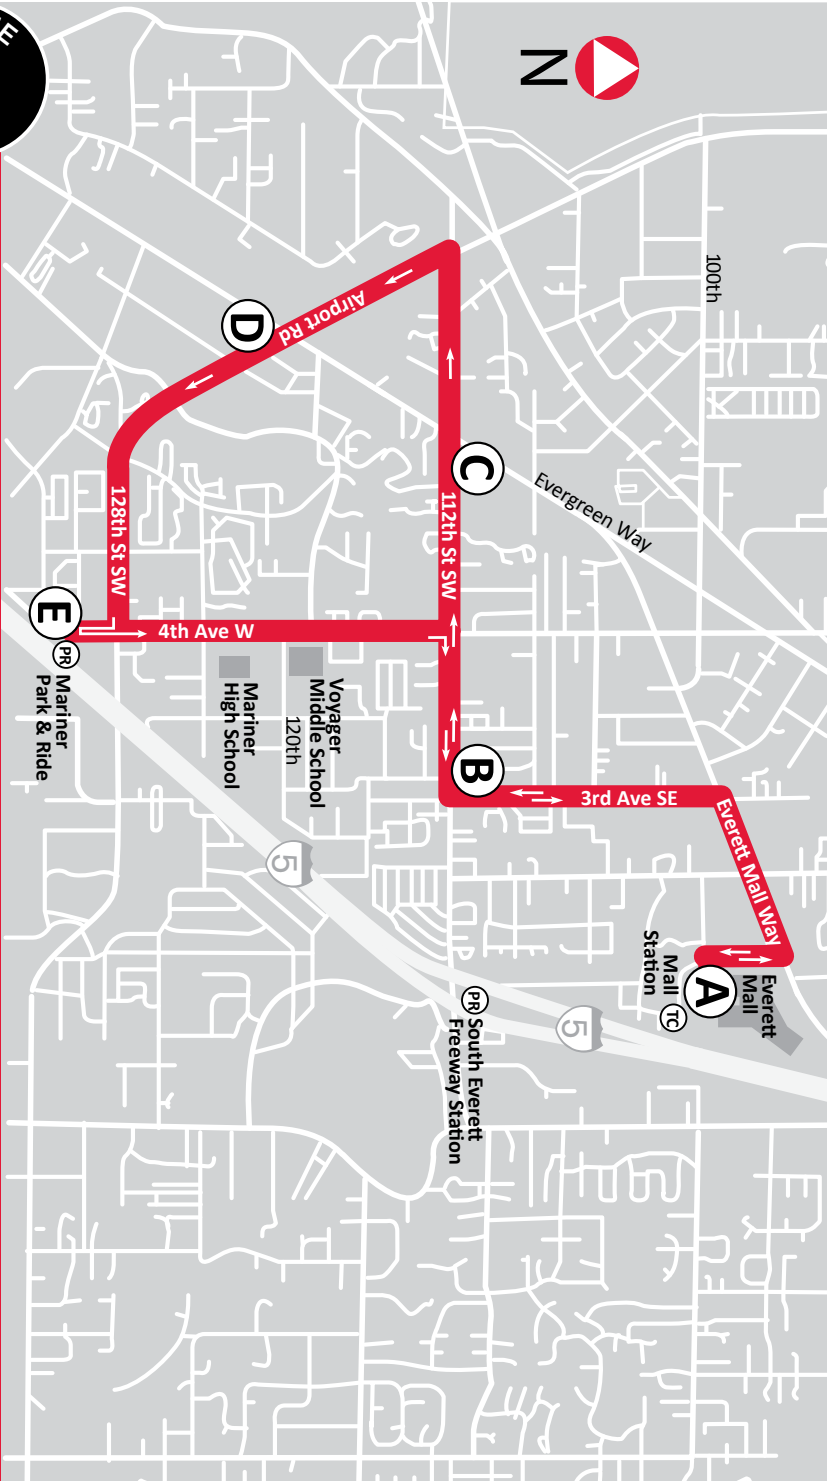

ROUTE
2

SOUTH EVERETT CIRCULATOR

MONDAY – FRIDAY

South Everett Circulator

Mall Station Bay 2	112th 2nd Ave	112th Evergreen	Airport Rd Evergreen	Mariner Park & Ride Bay 4	3rd Ave 112th	Mall Station
6394	6296	5206	1301	2106	6279	
A	B	C	D	E	B	A
6:35	6:42	6:45	6:50	6:55	7:02	7:12
7:30	7:38	7:41	7:46	7:50	7:57	8:07
8:15	8:23	8:26	8:31	8:35	8:42	8:52
9:00	9:08	9:11	9:16	9:20	9:27	9:37
9:45	9:54	9:57	10:02	10:06	10:13	10:23
10:30	10:39	10:41	10:45	10:49	10:56	11:08
11:15	11:24	11:27	11:31	11:35	11:42	11:54
12:00	12:09	12:12	12:17	12:21	12:28	12:40
12:40	12:49	12:52	12:57	1:01	1:08	1:20
1:30	1:39	1:41	1:46	1:50	1:57	2:07
2:10	2:19	2:21	2:27	2:31	2:38	2:48
3:00	3:09	3:11	3:17	3:22	3:30	3:40
3:45	3:56	3:59	4:05	4:10	4:18	4:28
4:35	4:46	4:48	4:54	4:59	5:07	5:17
5:25	5:36	5:38	5:44	5:49	5:57	6:07
6:05	6:14	6:16	6:21	6:26	6:33	6:43
6:45	6:54	6:56	7:01	7:05	7:12	7:22
7:30	7:39	7:41	7:45	7:49	7:56	8:05
8:10	8:19	8:21	8:25	8:28	8:35	8:44

Bold type denotes PM times

SATURDAY

South Everett Circulator

Mall Station Bay 2	112th 2nd Ave	112th Evergreen	Airport Rd Evergreen	Mariner Park & Ride Bay 4	3rd Ave 112th	Mall Station
6394	6296	5206	1301	2106	6279	
A	B	C	D	E	B	A
10:00	10:09	10:11	10:15	10:19	10:26	10:36
11:00	11:09	11:11	11:15	11:19	11:26	11:36
12:00	12:09	12:11	12:15	12:19	12:26	12:36
1:00	1:09	1:11	1:15	1:19	1:26	1:36
2:00	2:09	2:11	2:15	2:20	2:27	2:37
3:00	3:09	3:11	3:15	3:20	3:27	3:37
4:00	4:09	4:11	4:15	4:20	4:27	4:37
5:00	5:09	5:11	5:15	5:20	5:27	5:37

Bold type denotes PM times