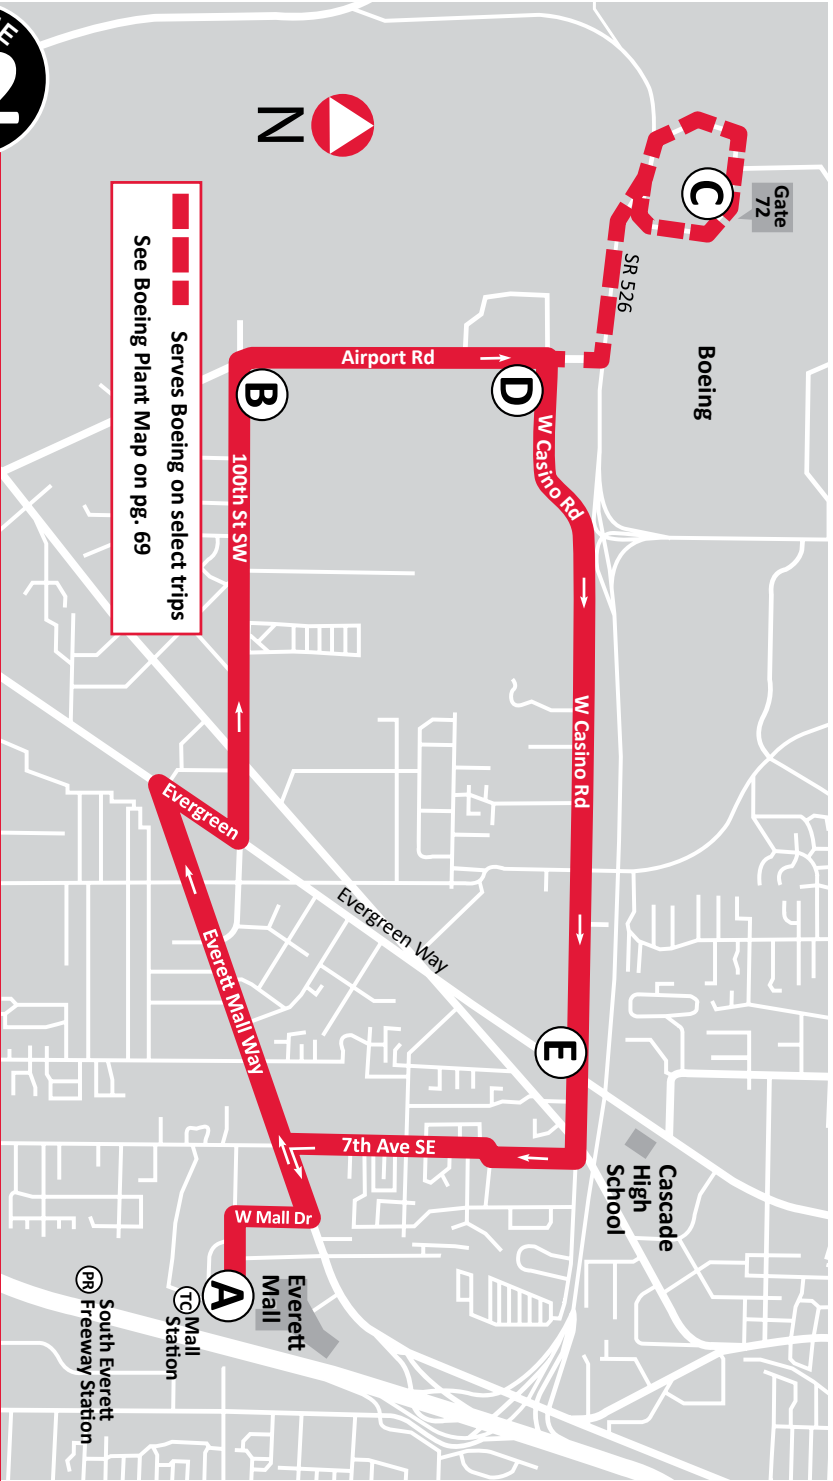

 Serves Boeing on select trips
See Boeing Plant Map on pg. 69

MONDAY – FRIDAY

Mall Circulator

Mall Station Bay 2	100th St SW Airport	Boeing Gate 72	W Casino Airport	Casino Evergreen	Mall Station
6394	5245	2327	5005	5115	
A	B	C	D	E	A
6:30	6:40	6:45	6:49	6:55	7:12
7:20	7:30	7:34	7:38	7:44	7:58
8:10	8:20	8:24	8:27	8:34	8:46
9:10	9:21	9:25	9:28	9:35	9:49
10:10	10:21	-	10:24	10:31	10:45
11:15	11:26	-	11:29	11:36	11:48
12:15	12:27	-	12:30	12:37	12:51
1:10	1:22	-	1:25	1:32	1:44
2:05	2:17	2:22	2:26	2:33	2:47
3:00	3:12	3:17	3:21	3:28	3:41
4:00	4:12	4:16	4:20	4:27	4:40
5:00	5:12	-	5:15	5:21	5:36
5:30	5:42	5:46	5:50	5:56	6:12

Bold type denotes PM times

SATURDAY

Mall Circulator

Mall Station Bay 2	100th St SW Airport	W Casino Airport	Casino Evergreen	Mall Station
6394	5245	5005	5115	
A	B	D	E	A
10:00	10:11	10:13	10:19	10:31
11:15	11:26	11:28	11:34	11:46
12:00	12:11	12:13	12:19	12:31
12:40	12:51	12:53	12:59	1:11
1:25	1:36	1:38	1:44	1:56
2:15	2:26	2:28	2:34	2:46
3:05	3:16	3:18	3:24	3:36
3:45	3:56	3:58	4:04	4:16
4:30	4:41	4:43	4:49	5:01
5:15	5:26	5:28	5:34	5:46

SUNDAY

Mall Circulator

Mall Station Bay 2	100th St SW Airport	W Casino Airport	Casino Evergreen	Mall Station
6394	5245	5005	5115	
A	B	D	E	A
11:15	11:25	11:27	11:33	11:45
12:00	12:10	12:12	12:18	12:30
12:45	12:55	12:57	1:03	1:15
1:30	1:41	1:43	1:49	2:01
2:15	2:26	2:28	2:34	2:46
3:00	3:11	3:13	3:19	3:31
3:45	3:56	3:58	4:03	4:15
4:30	4:41	4:43	4:48	5:00

Bold type denotes PM times
 No Saturday or Sunday service to Boeing