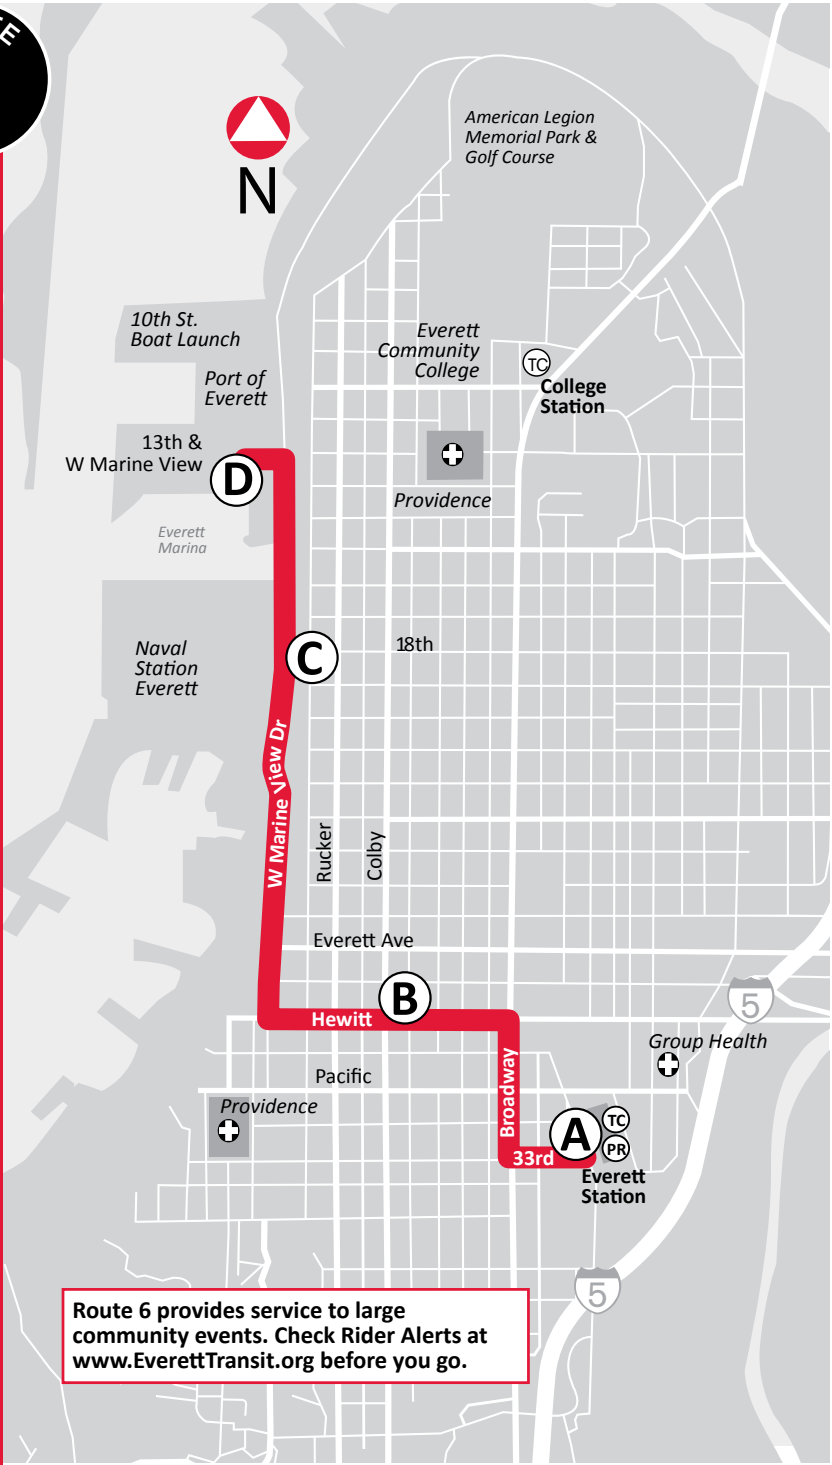

ROUTE 6

NORTH II SOUTH

Route 6 provides service to large community events. Check Rider Alerts at www.EverettTransit.org before you go.

MONDAY – FRIDAY

NORTH to Harborfront

Everett Station Bay D4	Hewitt Wetmore	W Marine View Dr 18th	13th W Marine View
2441	1375	1225	
A	B	C	D
6:35	6:39	6:43	6:46
7:35	7:39	7:43	7:46
8:35	8:39	8:43	8:46
2:20	2:25	2:29	2:32
3:25	3:30	3:34	3:37
4:30	4:35	4:39	4:42

SOUTH to Everett Station

13th W Marine View	W Marine View Dr 19th	Hewitt Wetmore	Everett Station
1120	1230	1365	
D	C	B	A
6:50	6:51	6:55	7:03
7:50	7:51	7:55	8:03
8:50	8:51	8:56	9:04
2:35	2:36	2:41	2:49
3:40	3:41	3:46	3:54
4:45	4:46	4:51	4:59

Bold type denotes PM times
No Saturday or Sunday service

Planning to attend a community event? Check Rider Alerts at www.EverettTransit.org to see if we are offering special service.