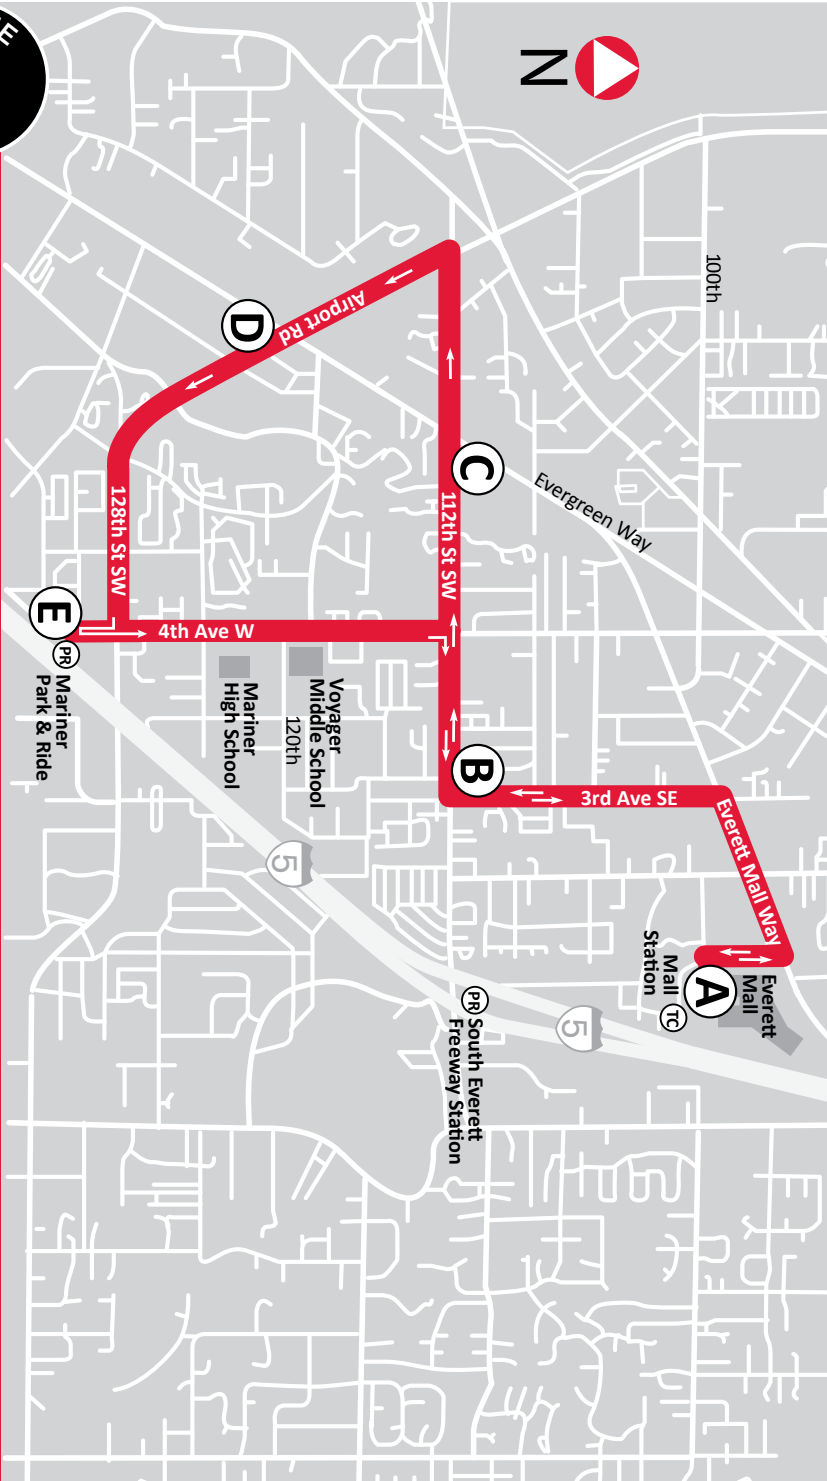

ROUTE
2

SOUTH EVERETT CIRCULATOR

MONDAY – FRIDAY

South Everett Circulator

Mall Station Bay 2	112th 2nd Ave	112th Evergreen	Airport Rd Evergreen	Mariner Park & Ride Bay 4	3rd Ave 112th	Mall Station
6394	6296	5206	1301	2106	6279	
A	B	C	D	E	B	A
6:35	6:42	6:45	6:50	6:55	7:02	7:12
7:30	7:38	7:41	7:46	7:50	7:57	8:07
8:15	8:23	8:26	8:31	8:35	8:42	8:52
9:00	9:08	9:11	9:16	9:20	9:27	9:37
9:45	9:54	9:57	10:02	10:06	10:13	10:23
10:30	10:39	10:41	10:45	10:49	10:56	11:08
11:15	11:24	11:27	11:31	11:35	11:42	11:54
12:00	12:09	12:12	12:17	12:21	12:28	12:40
12:40	12:49	12:52	12:57	1:01	1:08	1:20
1:30	1:39	1:41	1:46	1:50	1:57	2:07
2:10	2:19	2:21	2:27	2:31	2:38	2:48
3:00	3:09	3:11	3:17	3:22	3:30	3:40
3:45	3:56	3:59	4:05	4:10	4:18	4:28
4:35	4:46	4:48	4:54	4:59	5:07	5:17
5:25	5:36	5:38	5:44	5:49	5:57	6:07
6:05	6:14	6:16	6:21	6:26	6:33	6:43
6:45	6:54	6:56	7:01	7:05	7:12	7:22
7:30	7:39	7:41	7:45	7:49	7:56	8:05
8:10	8:19	8:21	8:25	8:28	8:35	8:44

Bold type denotes PM times

SATURDAY

South Everett Circulator

Mall Station Bay 2	112th 2nd Ave	112th Evergreen	Airport Rd Evergreen	Mariner Park & Ride Bay 4	3rd Ave 112th	Mall Station
6394	6296	5206	1301	2106	6279	
A	B	C	D	E	B	A
10:00	10:09	10:11	10:15	10:19	10:26	10:36
11:00	11:09	11:11	11:15	11:19	11:26	11:36
12:00	12:09	12:11	12:15	12:19	12:26	12:36
1:00	1:09	1:11	1:15	1:19	1:26	1:36
2:00	2:09	2:11	2:15	2:20	2:27	2:37
3:00	3:09	3:11	3:15	3:20	3:27	3:37
4:00	4:09	4:11	4:15	4:20	4:27	4:37
5:00	5:09	5:11	5:15	5:20	5:27	5:37

Bold type denotes PM times